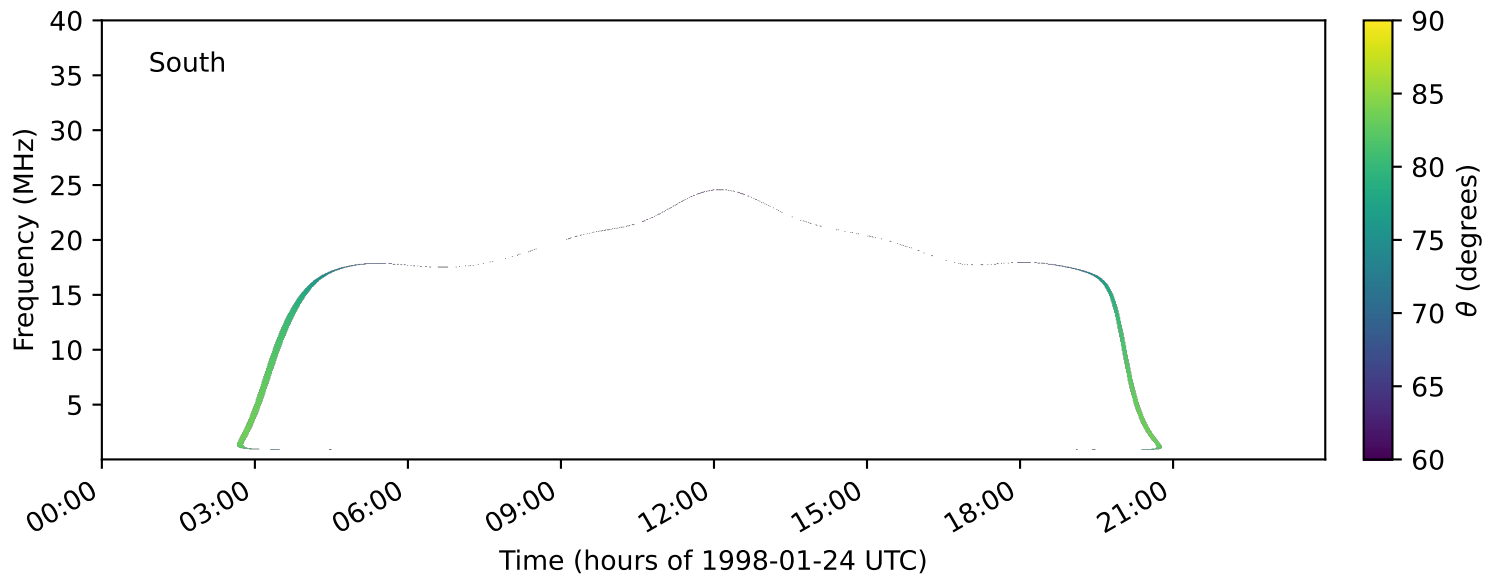

expres\_earth\_jupiter\_io\_jrm33\_lossc-wid1deg\_3kev\_19980124\_v11.cdf

Time (hours of 1998-01-24 UTC)