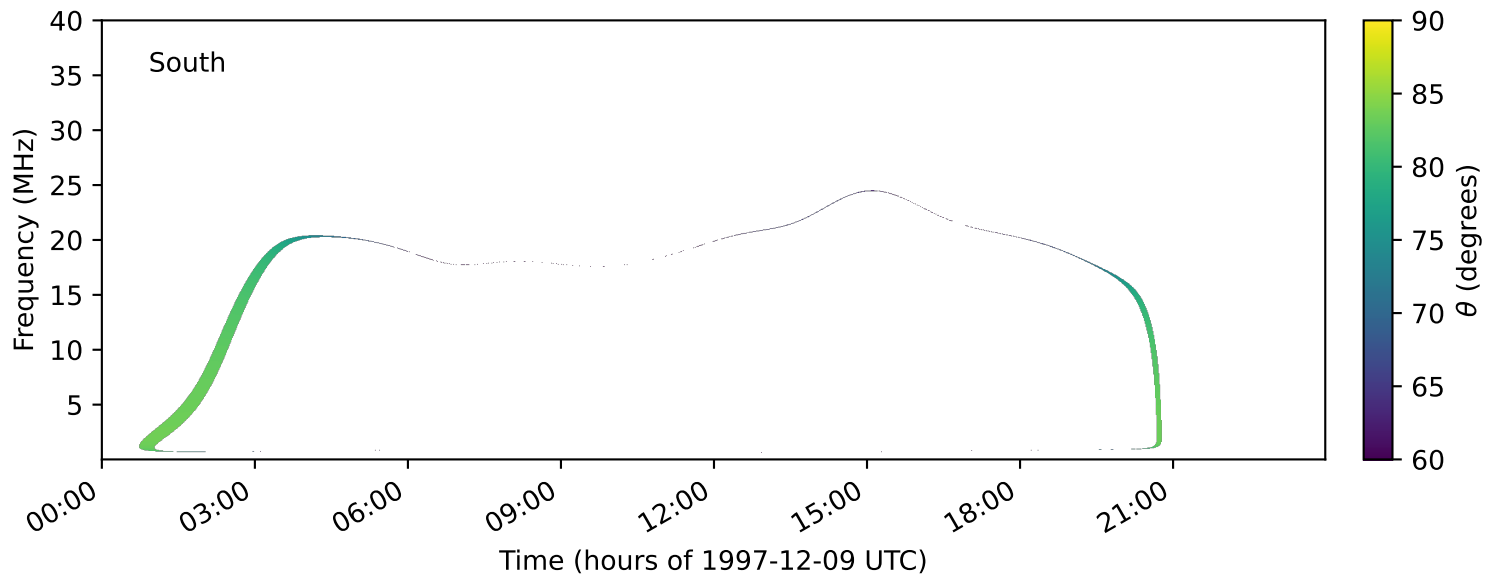

expres\_earth\_jupiter\_io\_jrm33\_lossc-wid1deg\_3kev\_19971209\_v11.cdf

Time (hours of 1997-12-09 UTC)