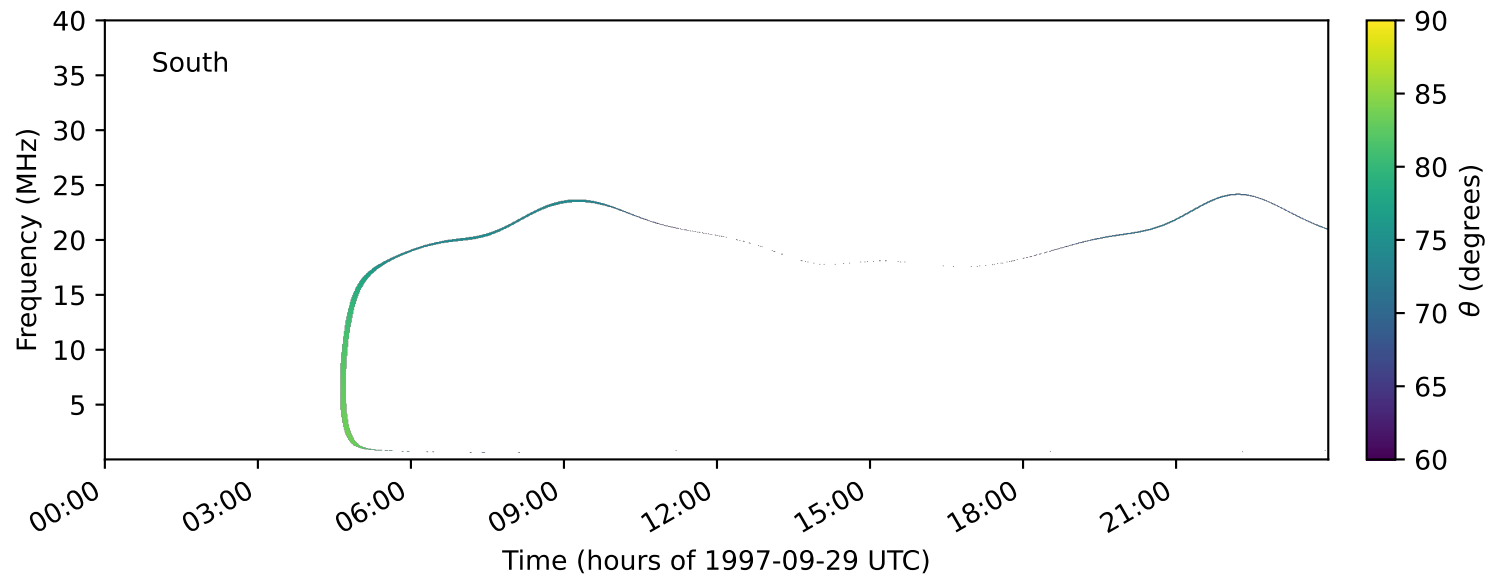

expres_earth_jupiter_io_jrm33_lossc-wid1deg_3kev_19970929_v11.cdf

Time (hours of 1997-09-29 UTC)