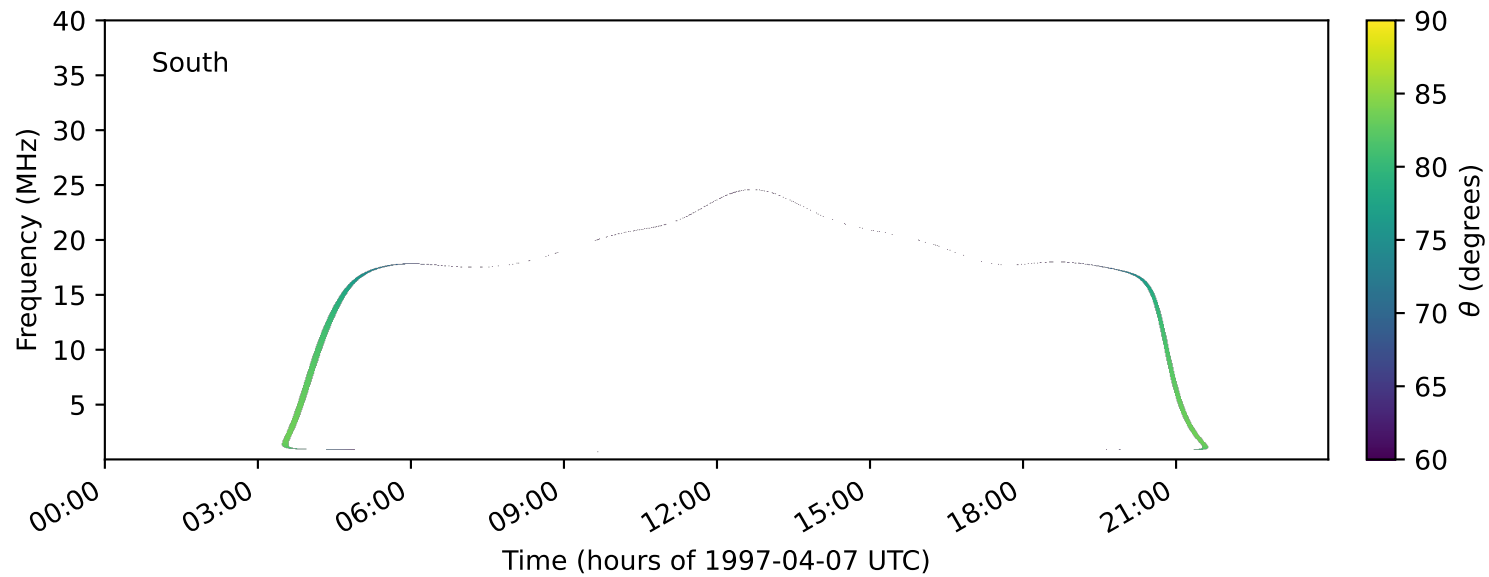

expres\_earth\_jupiter\_io\_jrm33\_lossc-wid1deg\_3kev\_19970407\_v11.cdf

Time (hours of 1997-04-07 UTC)