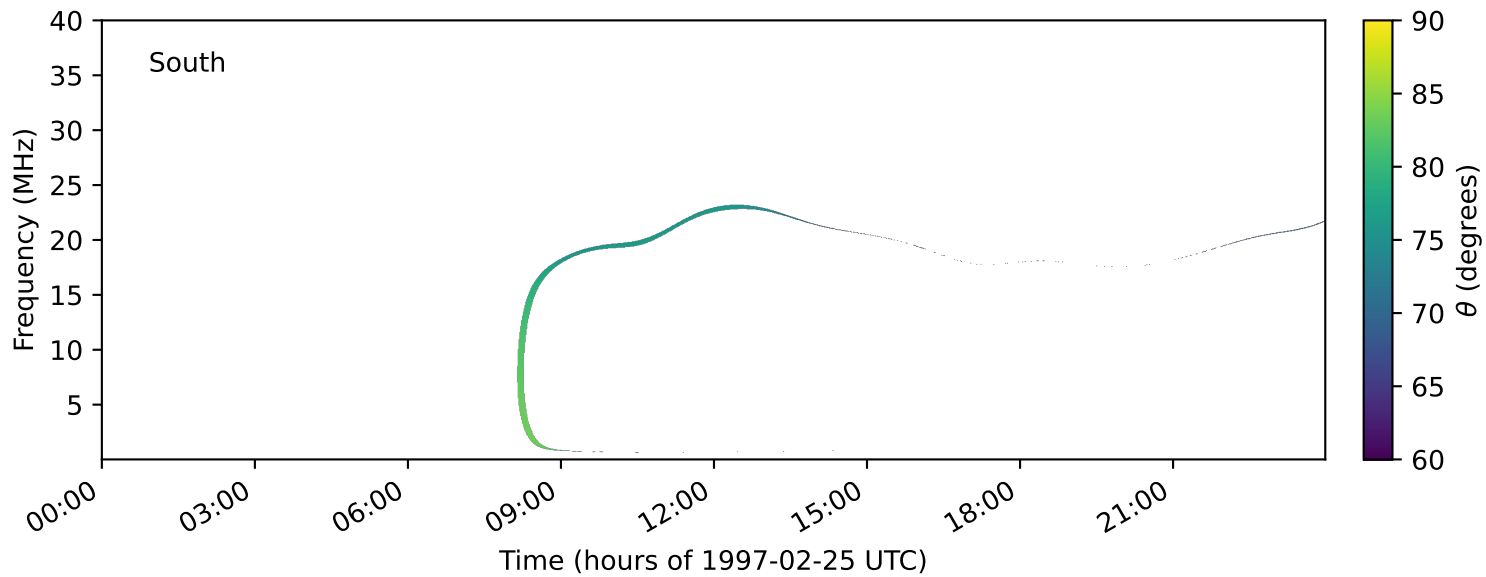

expres_earth_jupiter_io_jrm33_lossc-wid1deg_3kev_19970225_v11.cdf

Time (hours of 1997-02-25 UTC)