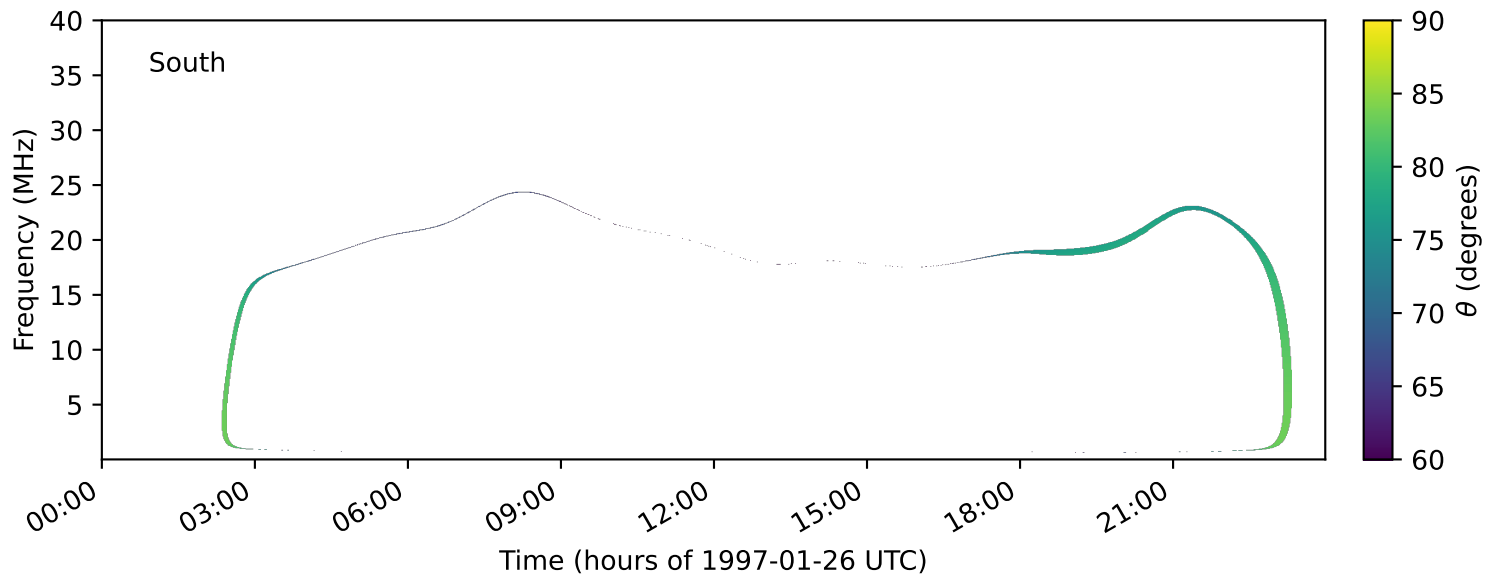

expres_earth_jupiter_io_jrm33_lossc-wid1deg_3kev_19970126_v11.cdf

Time (hours of 1997-01-26 UTC)