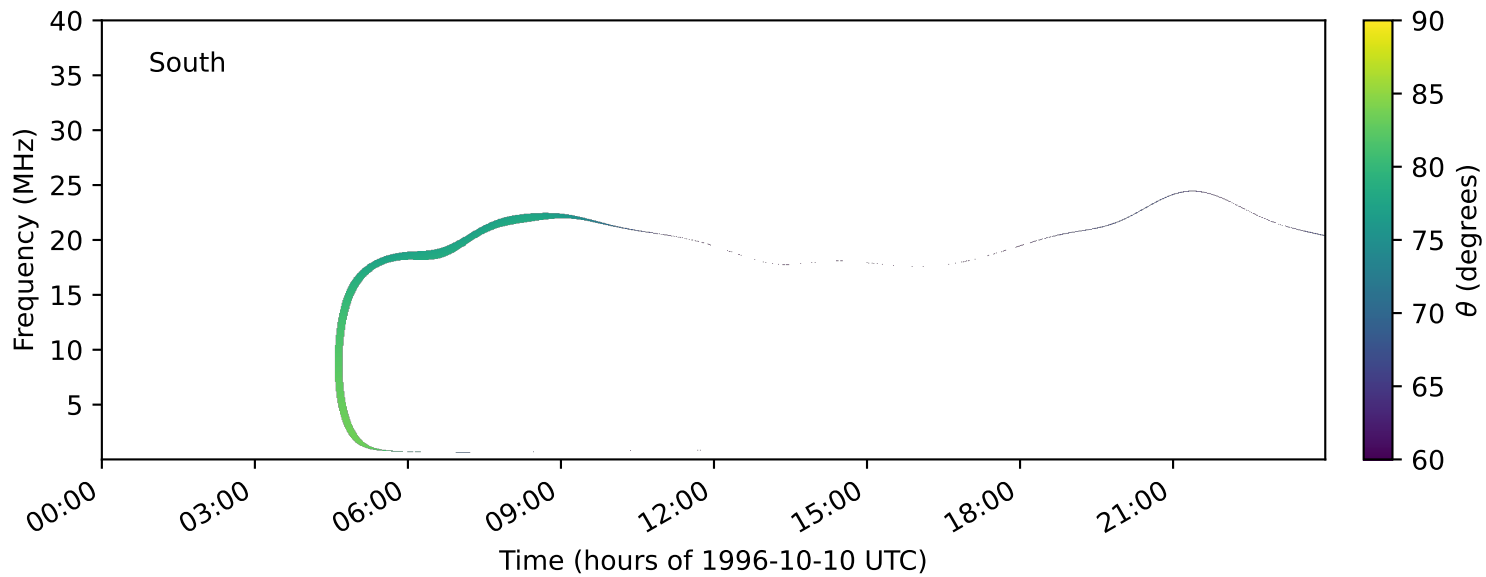

expres_earth_jupiter_io_jrm33_lossc-wid1deg_3kev_19961010_v11.cdf

Time (hours of 1996-10-10 UTC)