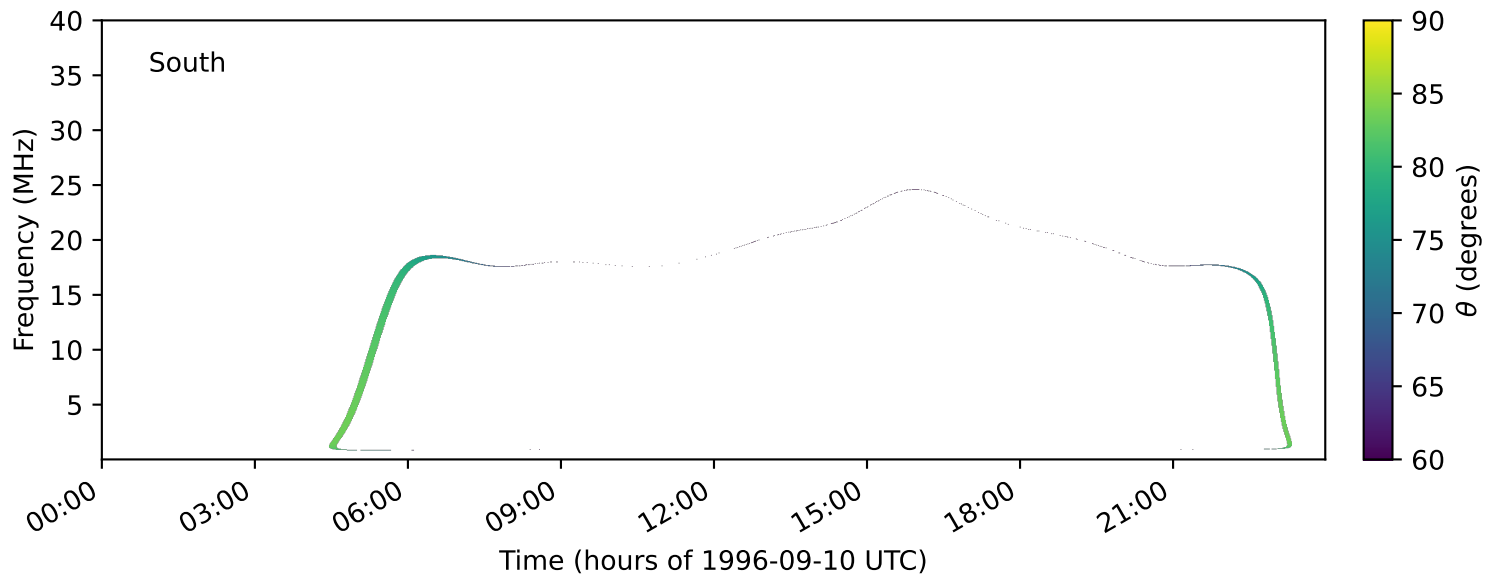

expres_earth_jupiter_io_jrm33_lossc-wid1deg_3kev_19960910_v11.cdf

Time (hours of 1996-09-10 UTC)