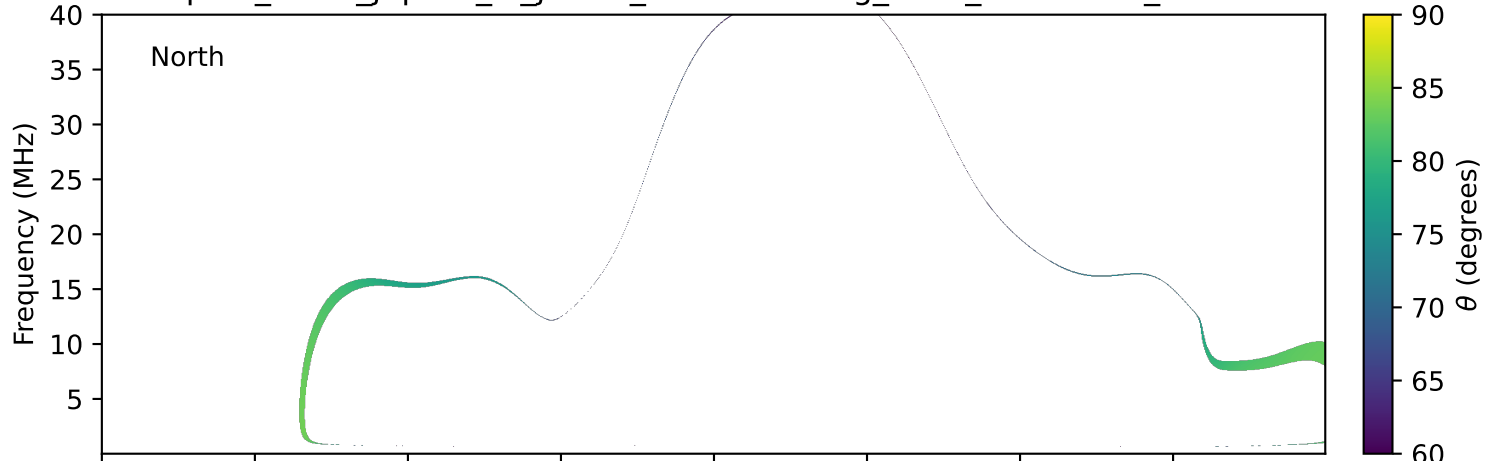

expres_earth_jupiter_io_jrm33_lossc-wid1deg_3kev_19960910_v11.cdf

Time (hours of 1996-09-10 UTC)