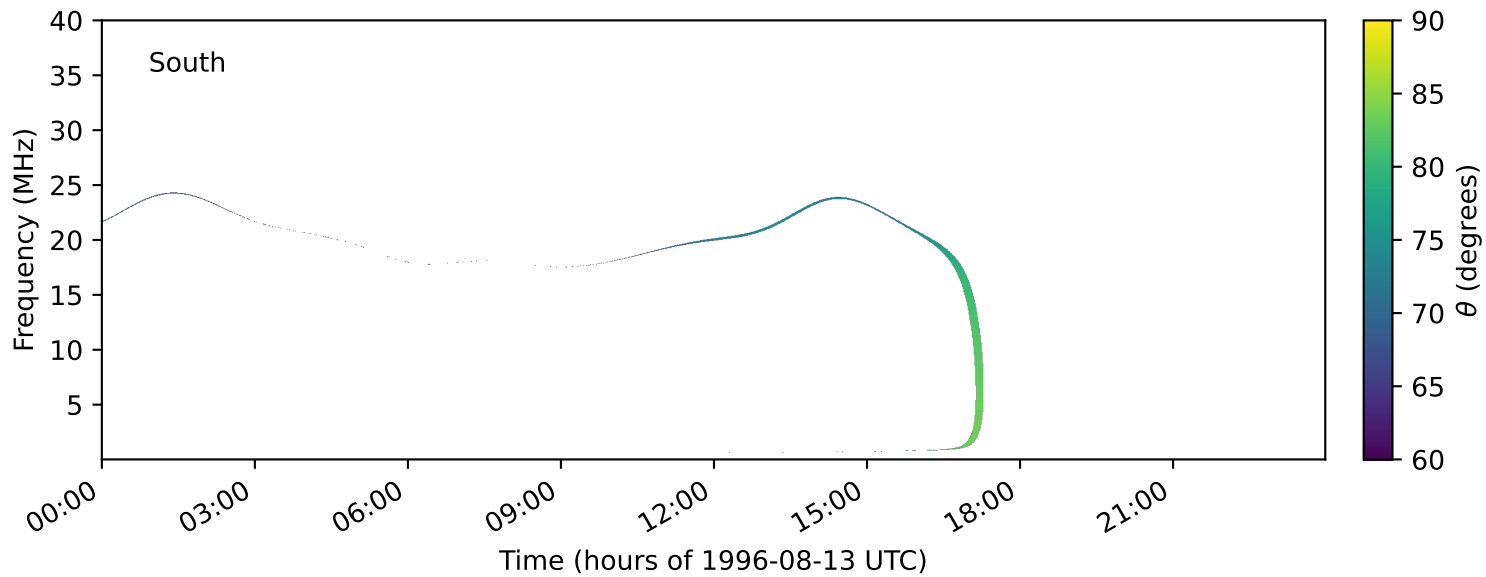

expres_earth_jupiter_io_jrm33_lossc-wid1deg_3kev_19960813_v11.cdf

Time (hours of 1996-08-13 UTC)