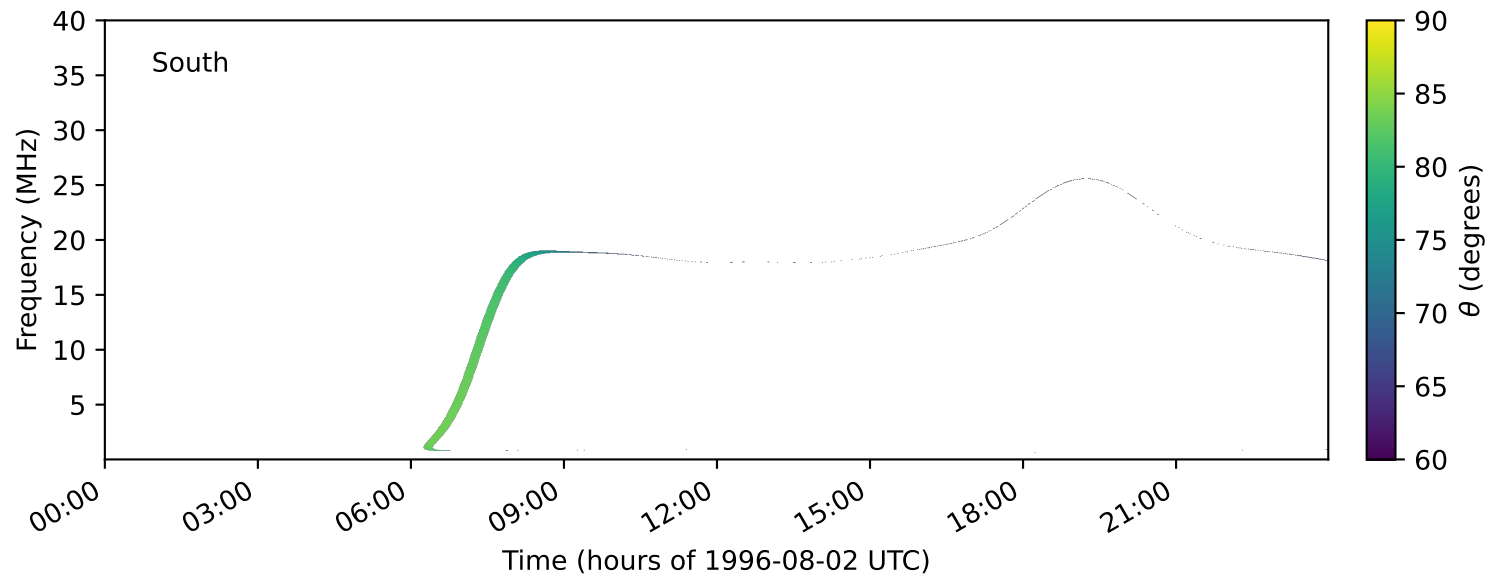

expres_earth_jupiter_io_jrm09_lossc-wid1deg_3kev_19960802_v11.cdf

Time (hours of 1996-08-02 UTC)