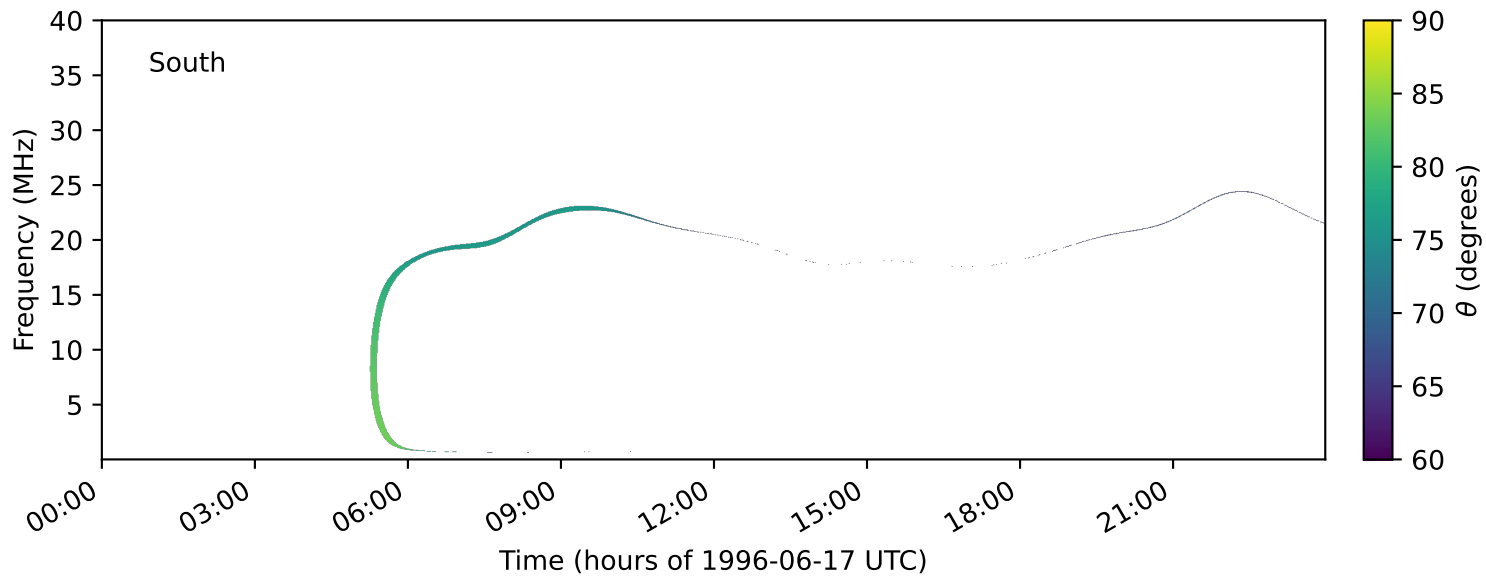

expres\_earth\_jupiter\_io\_jrm33\_lossc-wid1deg\_3kev\_19960617\_v11.cdf

Time (hours of 1996-06-17 UTC)