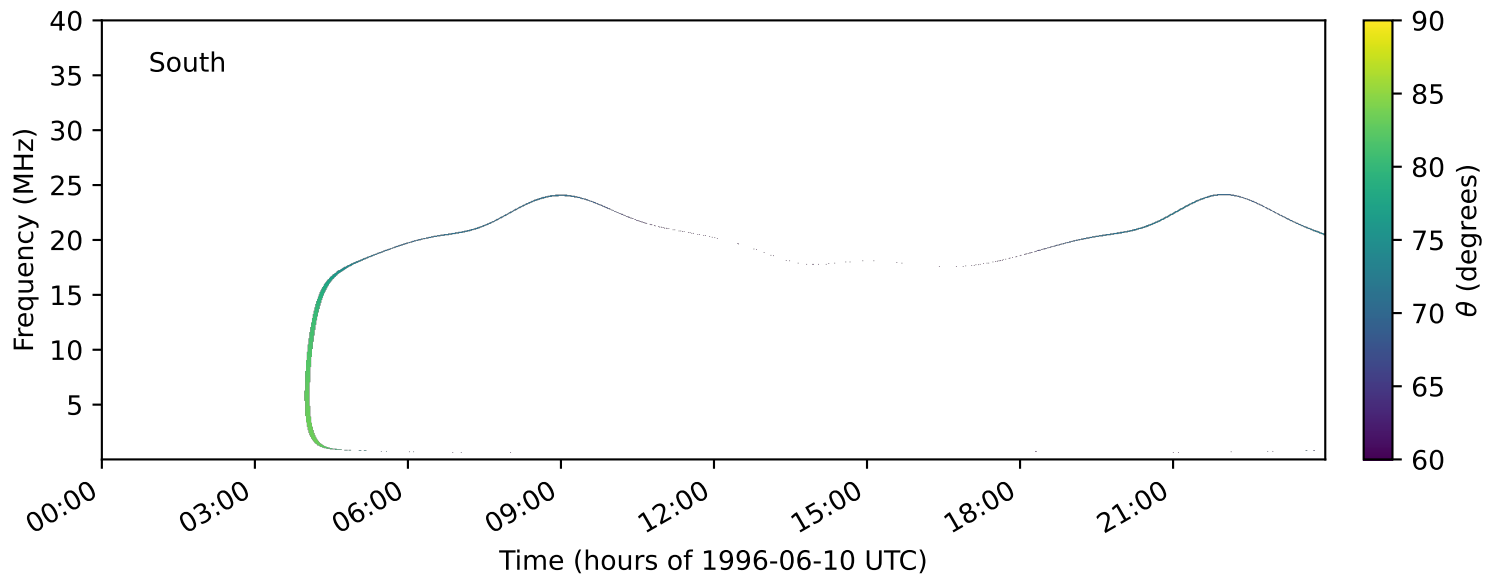

expres_earth_jupiter_io_jrm33_lossc-wid1deg_3kev_19960610_v11.cdf

Time (hours of 1996-06-10 UTC)