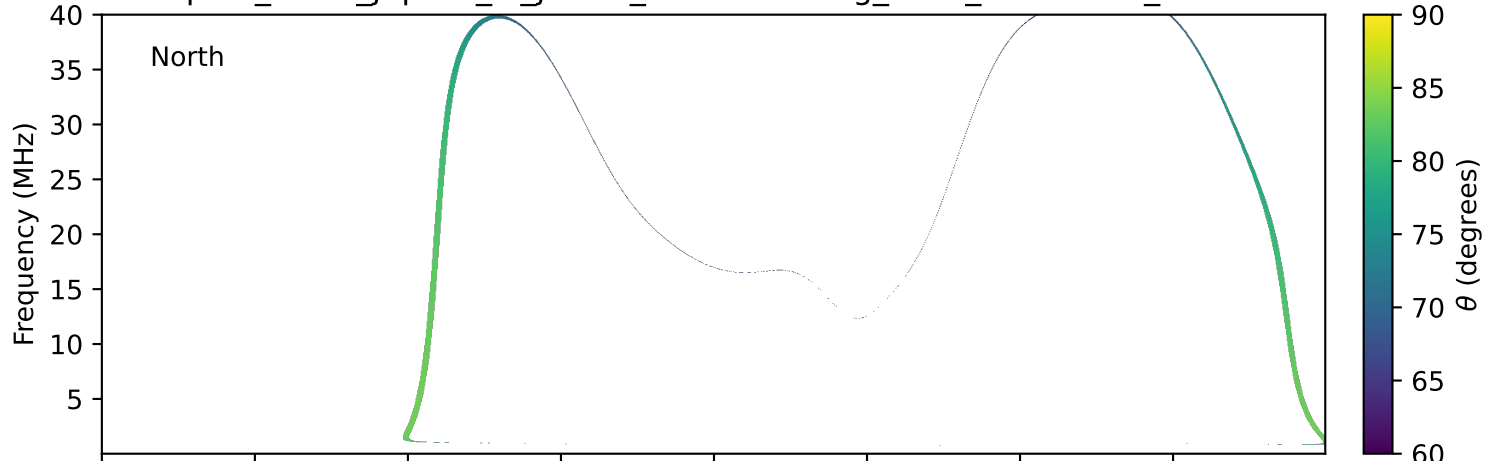

expres_earth_jupiter_io_jrm33_lossc-wid1deg_3kev_19960610_v11.cdf

Time (hours of 1996-06-10 UTC)