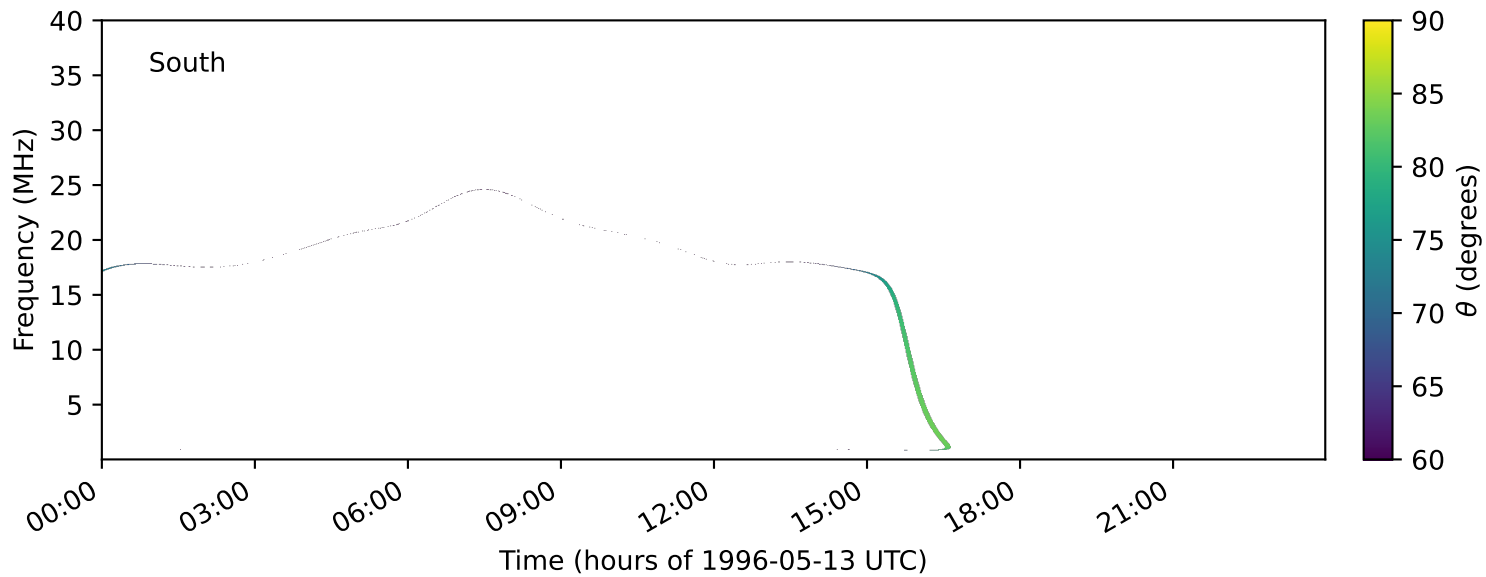

expres_earth_jupiter_io_jrm33_lossc-wid1deg_3kev_19960513_v11.cdf

Time (hours of 1996-05-13 UTC)