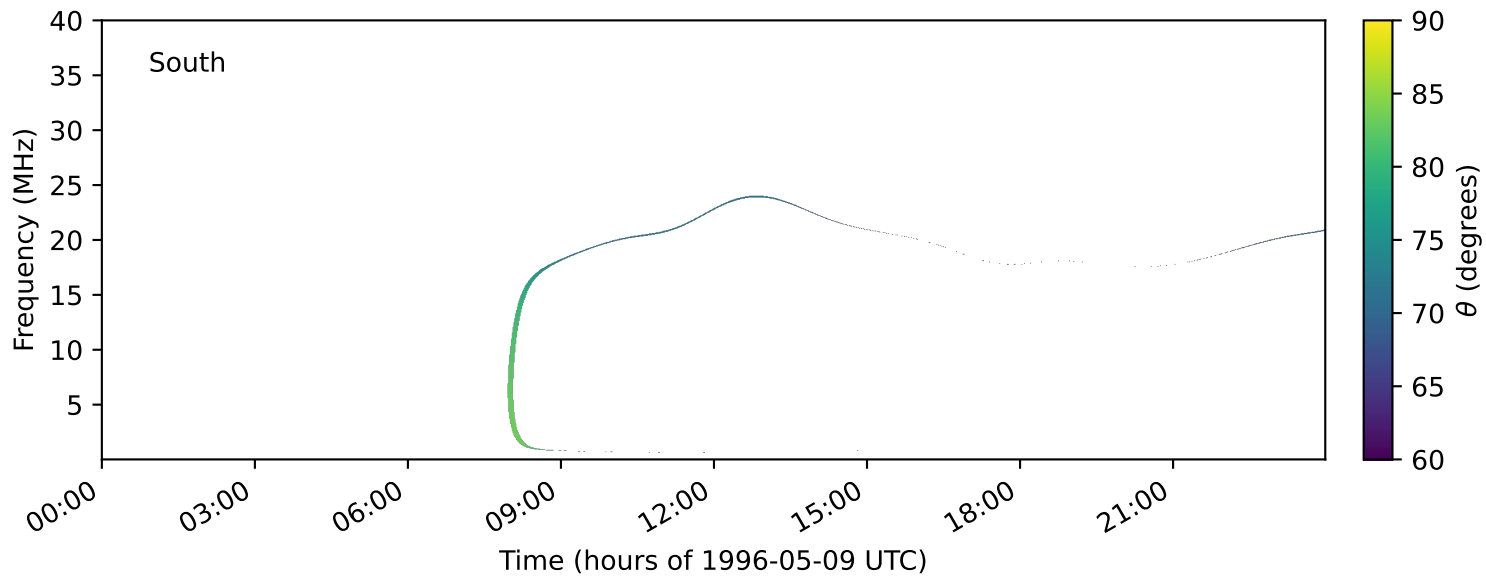

expres_earth_jupiter_io_jrm33_lossc-wid1deg_3kev_19960509_v11.cdf

Time (hours of 1996-05-09 UTC)