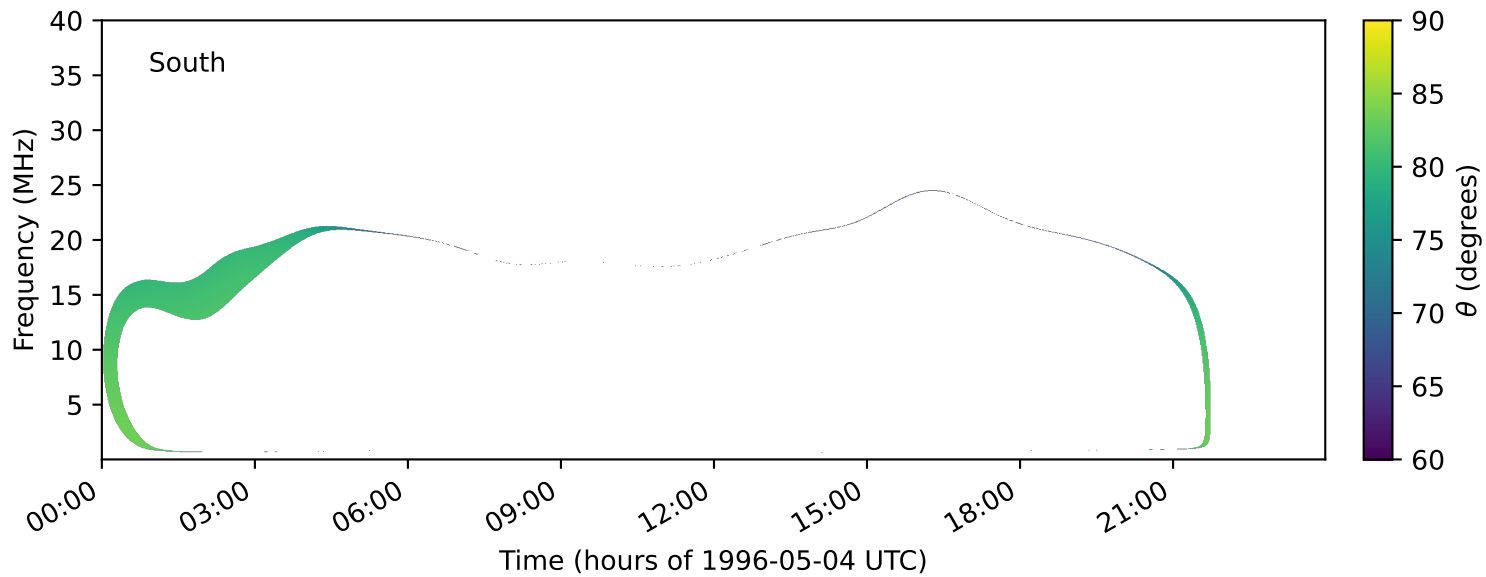

expres_earth_jupiter_io_jrm33_lossc-wid1deg_3kev_19960504_v11.cdf

Time (hours of 1996-05-04 UTC)