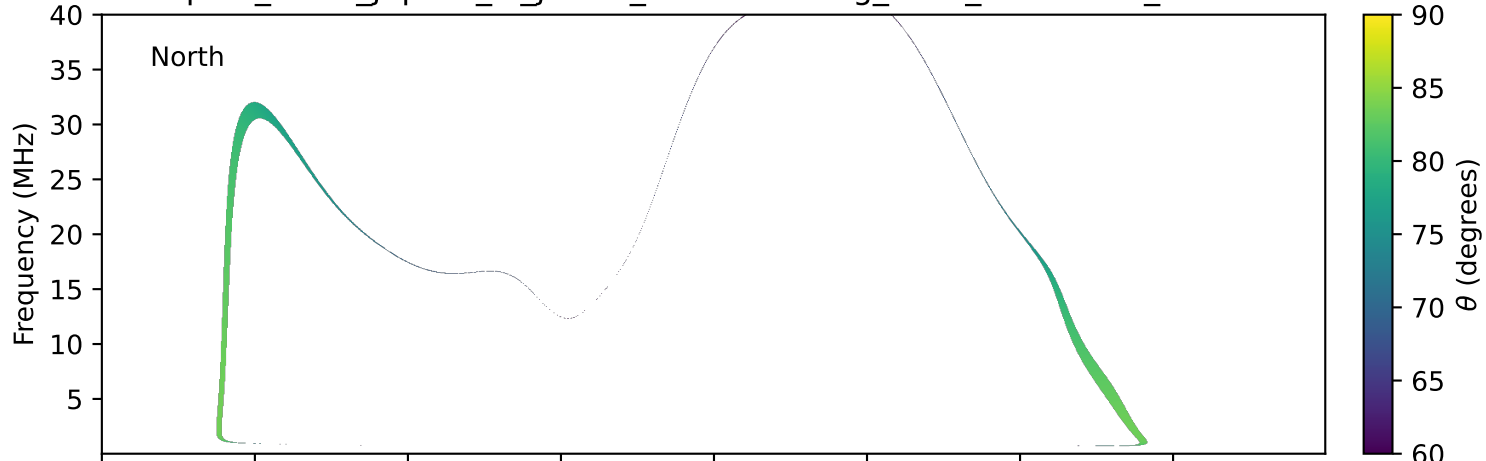

expres_earth_jupiter_io_jrm33_lossc-wid1deg_3kev_19960504_v11.cdf

Time (hours of 1996-05-04 UTC)