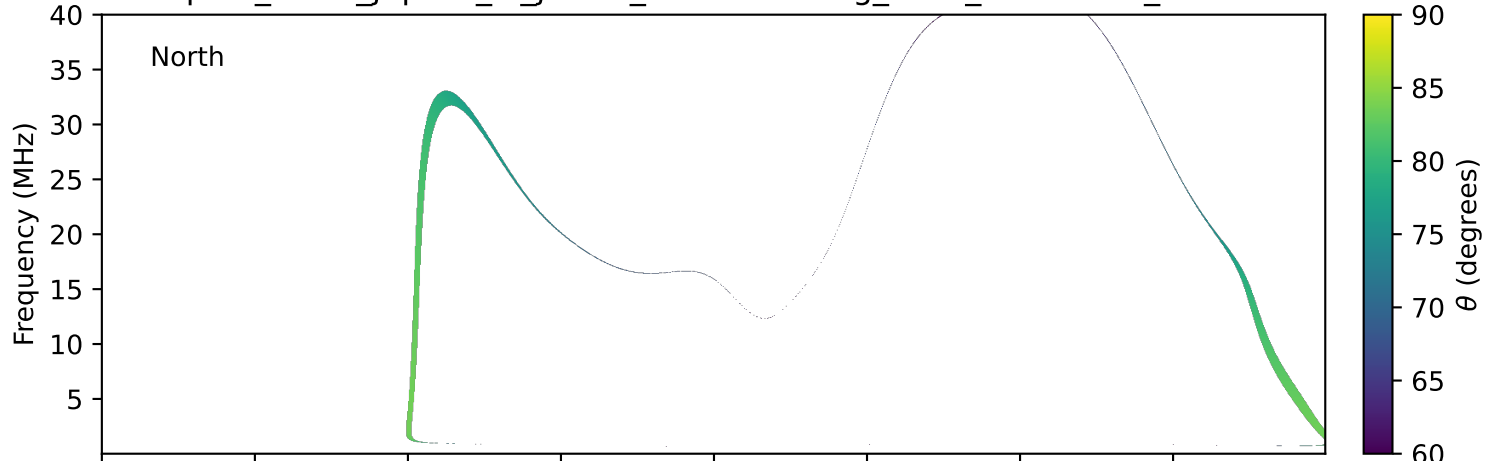

expres_earth_jupiter_io_jrm33_lossc-wid1deg_3kev_19960402_v11.cdf

Time (hours of 1996-04-02 UTC)