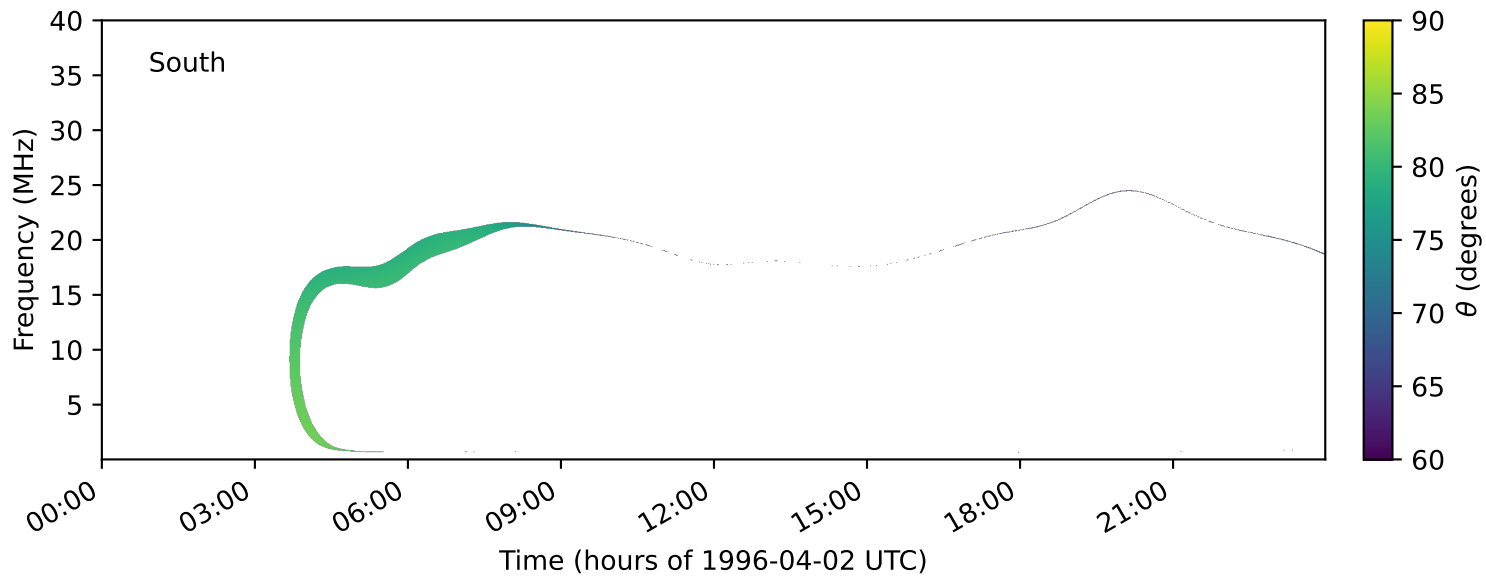

expres_earth_jupiter_io_jrm33_lossc-wid1deg_3kev_19960402_v11.cdf

Time (hours of 1996-04-02 UTC)