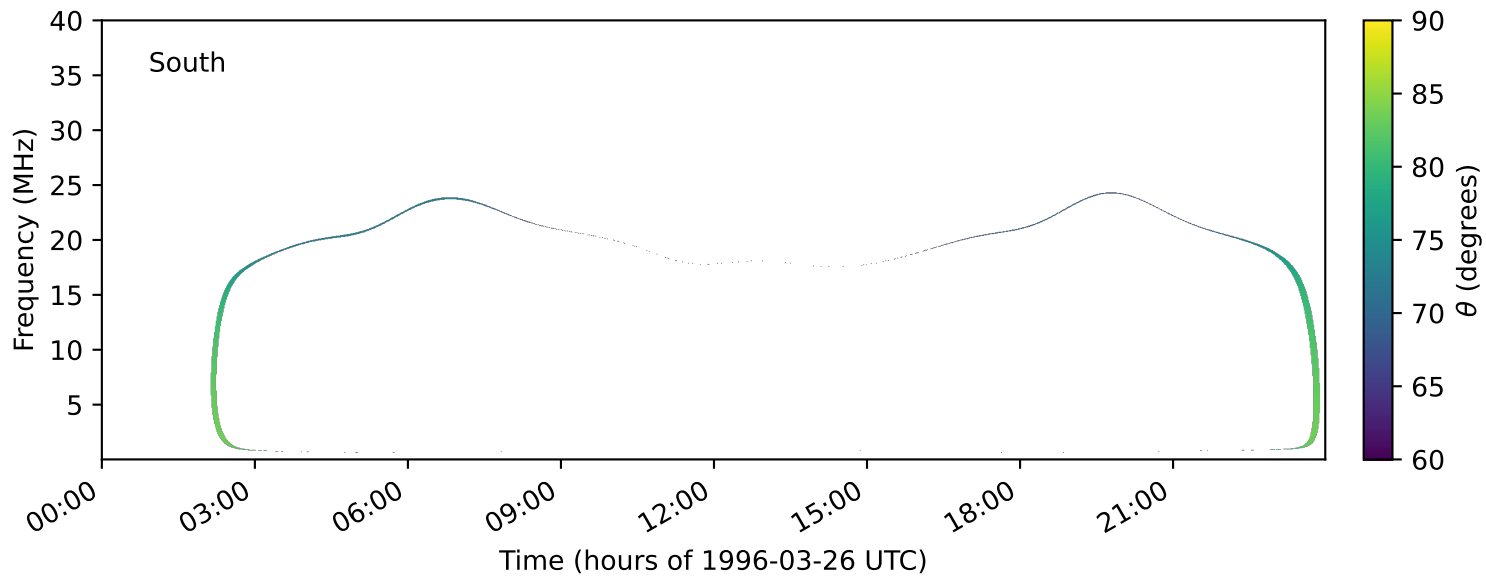

expres\_earth\_jupiter\_io\_jrm33\_lossc-wid1deg\_3kev\_19960326\_v11.cdf

Time (hours of 1996-03-26 UTC)