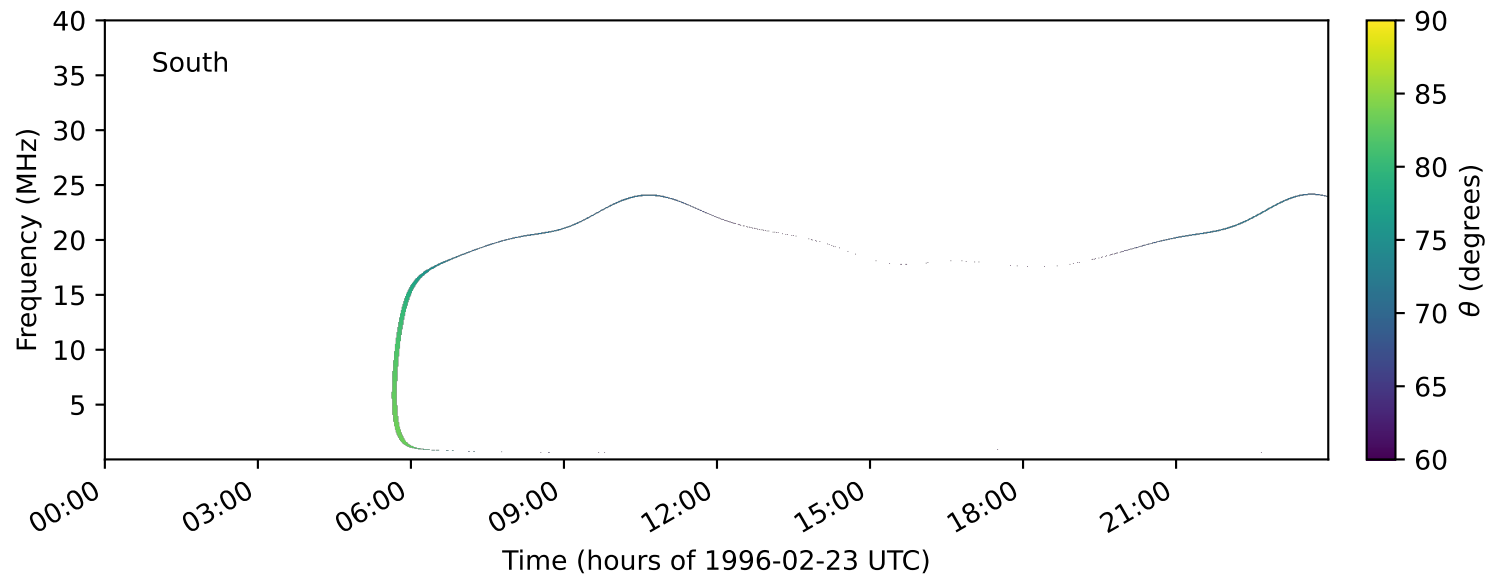

expres_earth_jupiter_io_jrm33_lossc-wid1deg_3kev_19960223_v11.cdf

Time (hours of 1996-02-23 UTC)