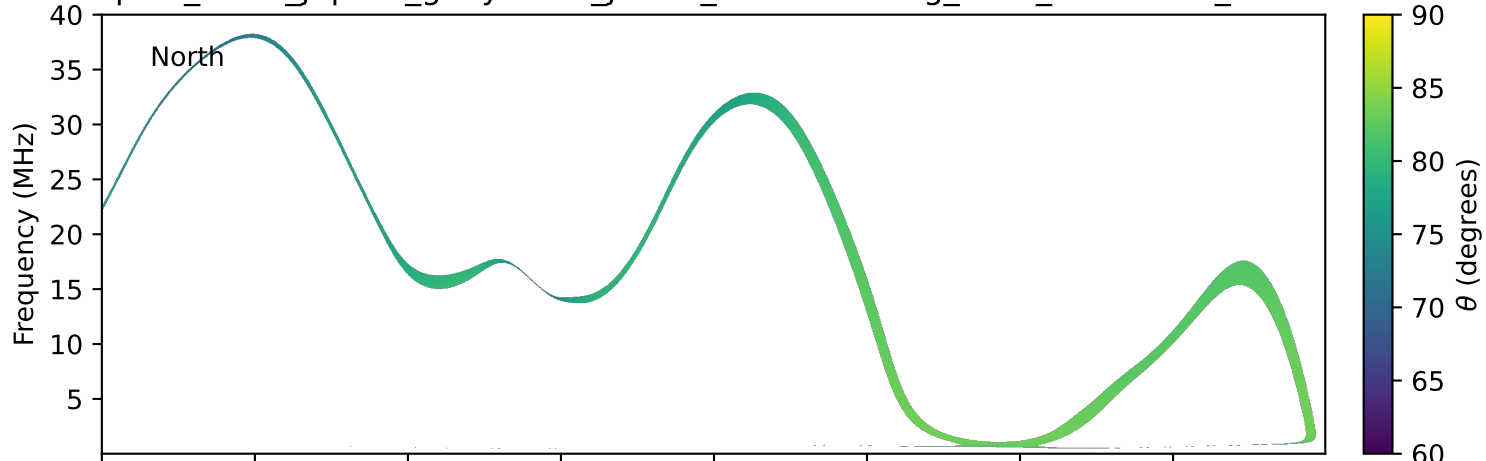

expres_earth_jupiter_ganymede_jrm33_lossc-wid1deg_3kev_19960206_v11.cdf

Time (hours of 1996-02-06 UTC)