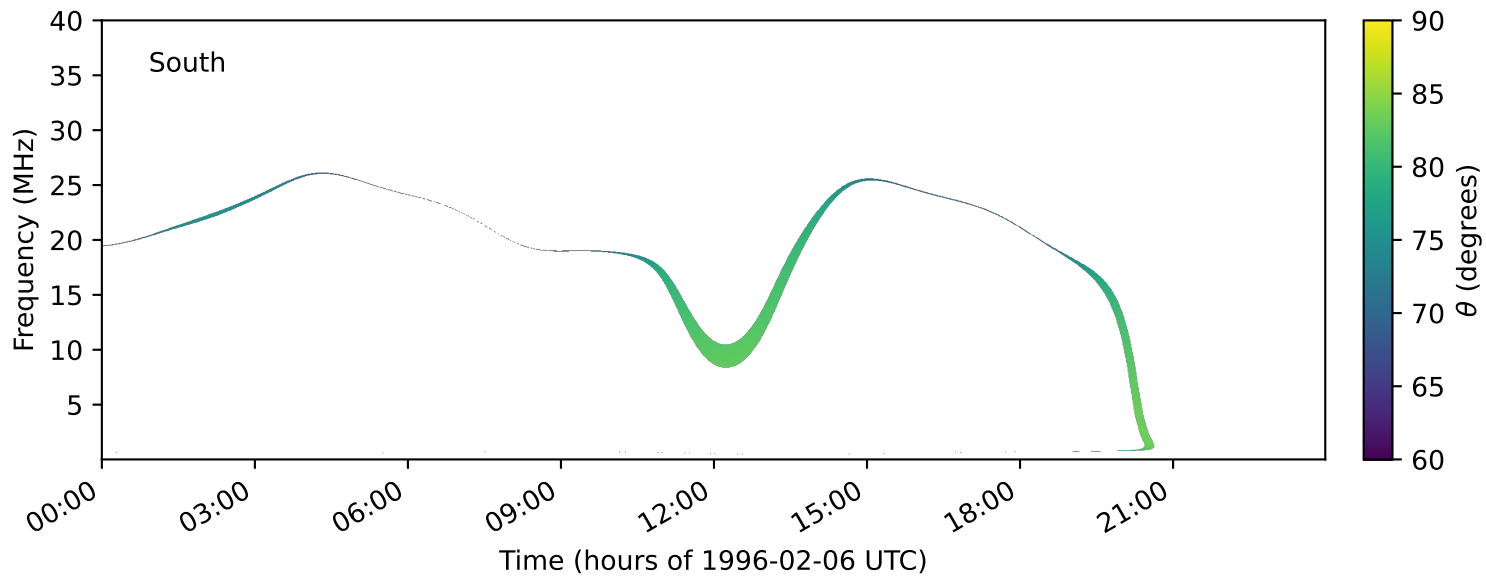

expres_earth_jupiter_ganymede_jrm33_lossc-wid1deg_3kev_19960206_v11.cdf

Time (hours of 1996-02-06 UTC)