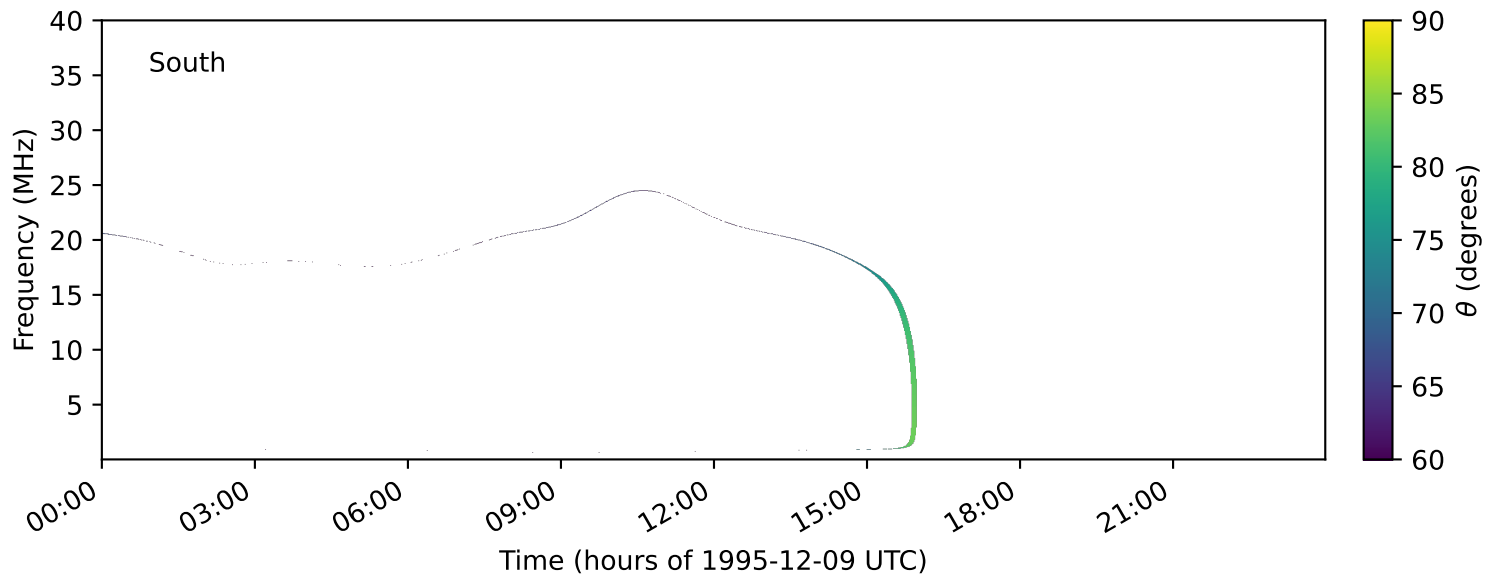

expres\_earth\_jupiter\_io\_jrm33\_lossc-wid1deg\_3kev\_19951209\_v11.cdf

Time (hours of 1995-12-09 UTC)