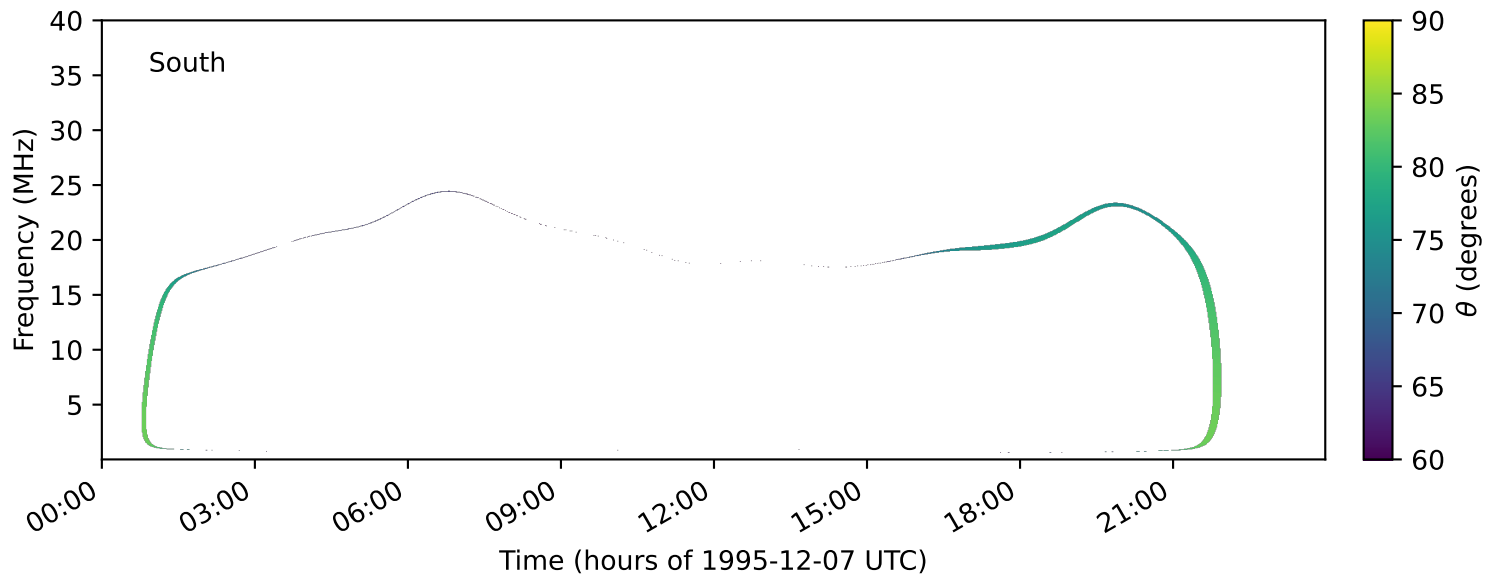

expres_earth_jupiter_io_jrm33_lossc-wid1deg_3kev_19951207_v11.cdf

Time (hours of 1995-12-07 UTC)