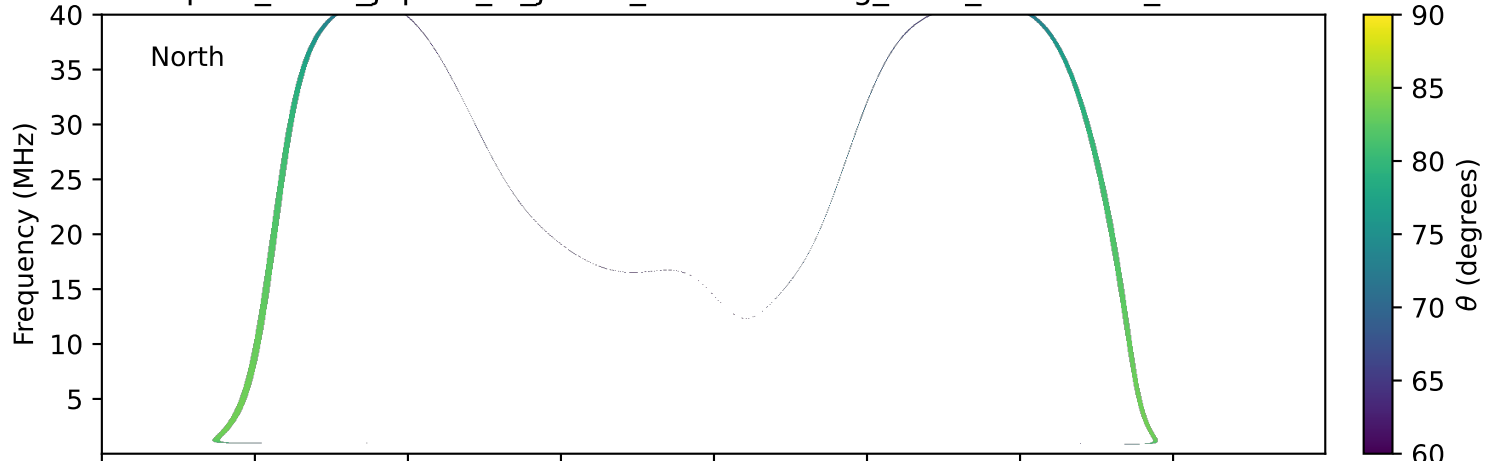

expres_earth_jupiter_io_jrm33_lossc-wid1deg_3kev_19951207_v11.cdf

Time (hours of 1995-12-07 UTC)