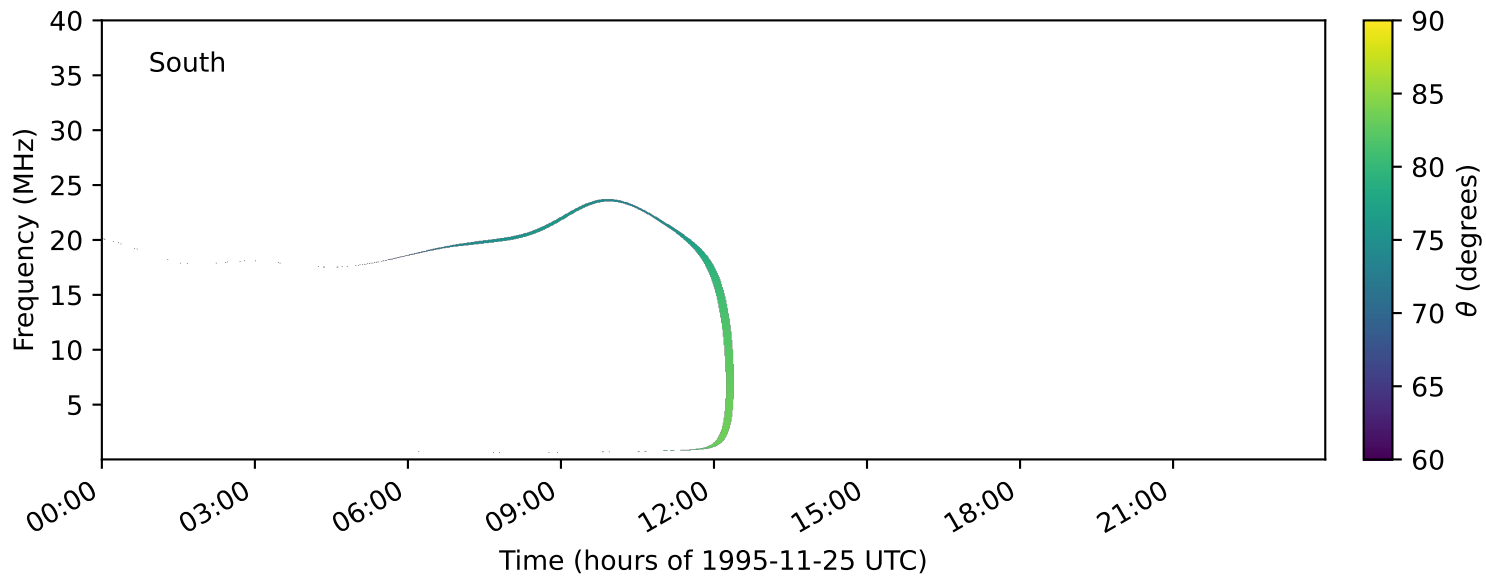

expres_earth_jupiter_io_jrm33_lossc-wid1deg_3kev_19951125_v11.cdf

Time (hours of 1995-11-25 UTC)