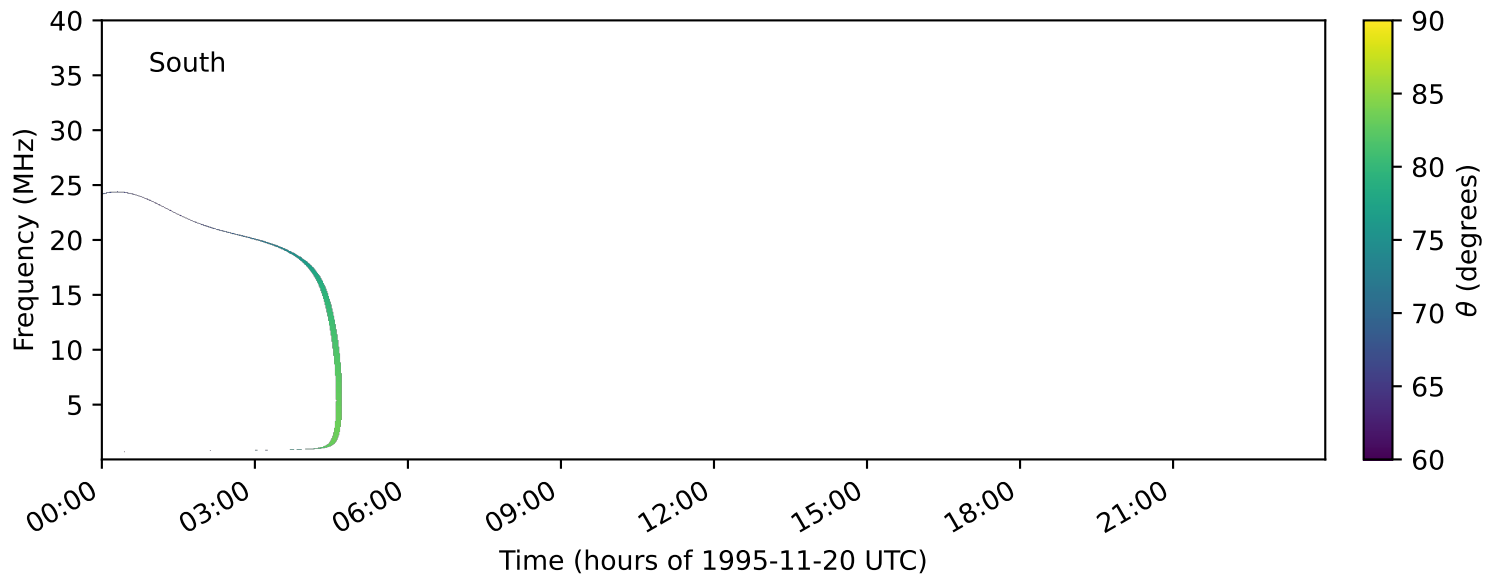

expres_earth_jupiter_io_jrm33_lossc-wid1deg_3kev_19951120_v11.cdf

Time (hours of 1995-11-20 UTC)