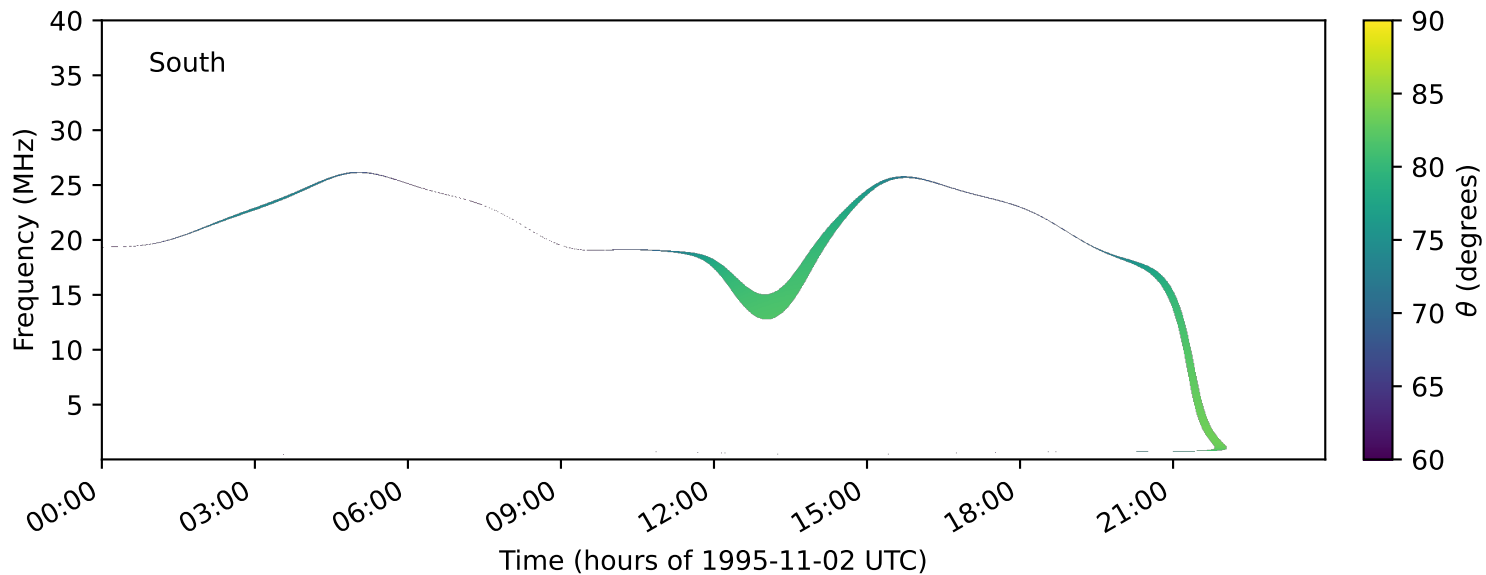

expres\_earth\_jupiter\_ganymede\_jrm33\_lossc-wid1deg\_3kev\_19951102\_v11.cdf

Time (hours of 1995-11-02 UTC)