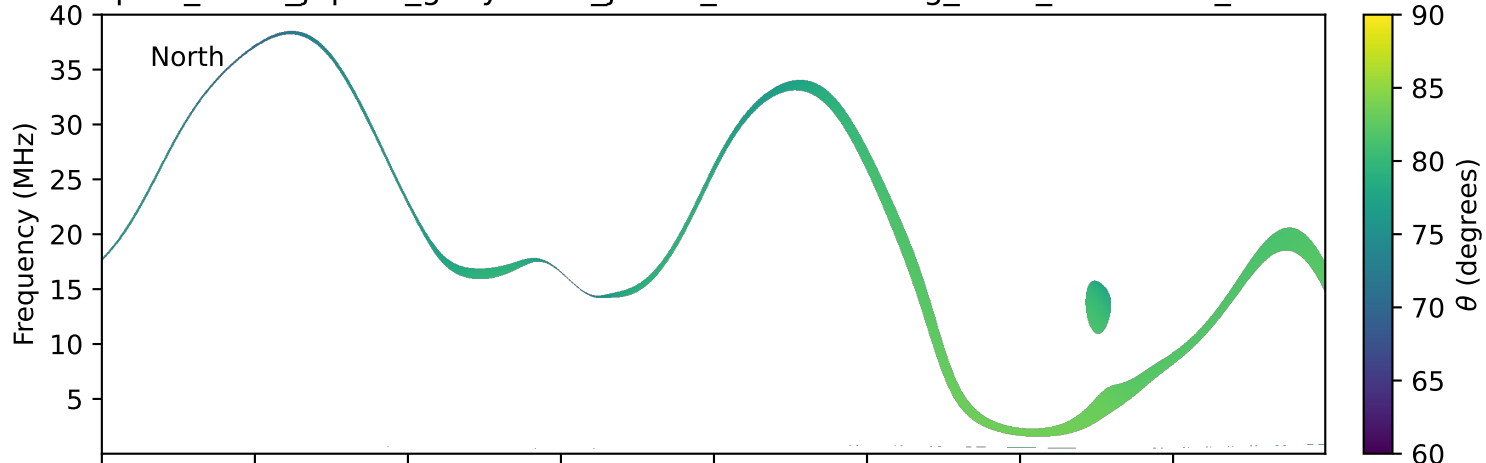

expres\_earth\_jupiter\_ganymede\_jrm33\_lossc-wid1deg\_3kev\_19951102\_v11.cdf

Time (hours of 1995-11-02 UTC)