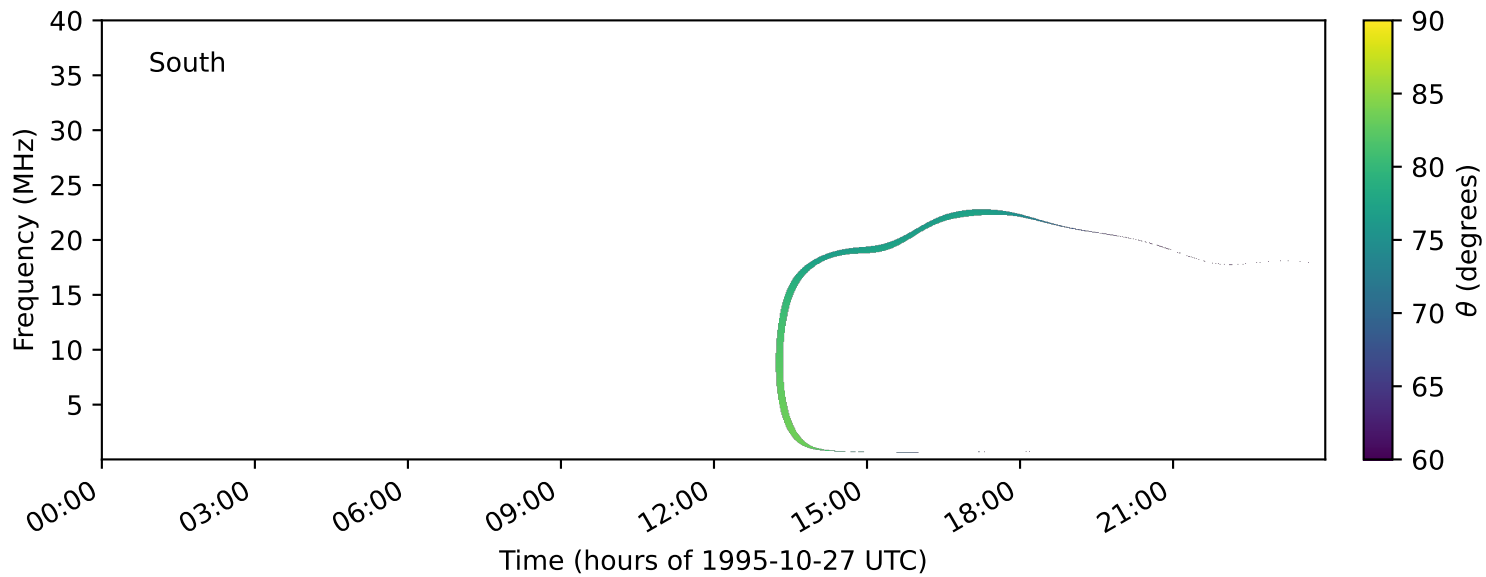

expres_earth_jupiter_io_jrm33_lossc-wid1deg_3kev_19951027_v11.cdf

Time (hours of 1995-10-27 UTC)