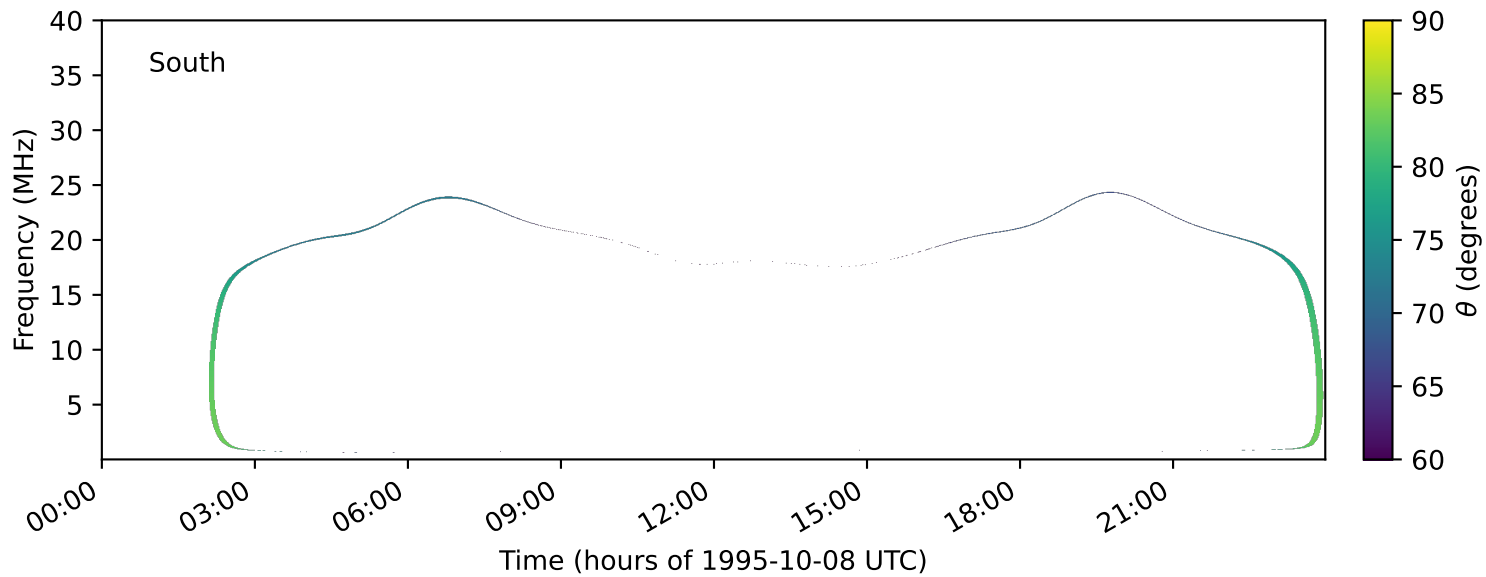

expres_earth_jupiter_io_jrm33_lossc-wid1deg_3kev_19951008_v11.cdf

Time (hours of 1995-10-08 UTC)