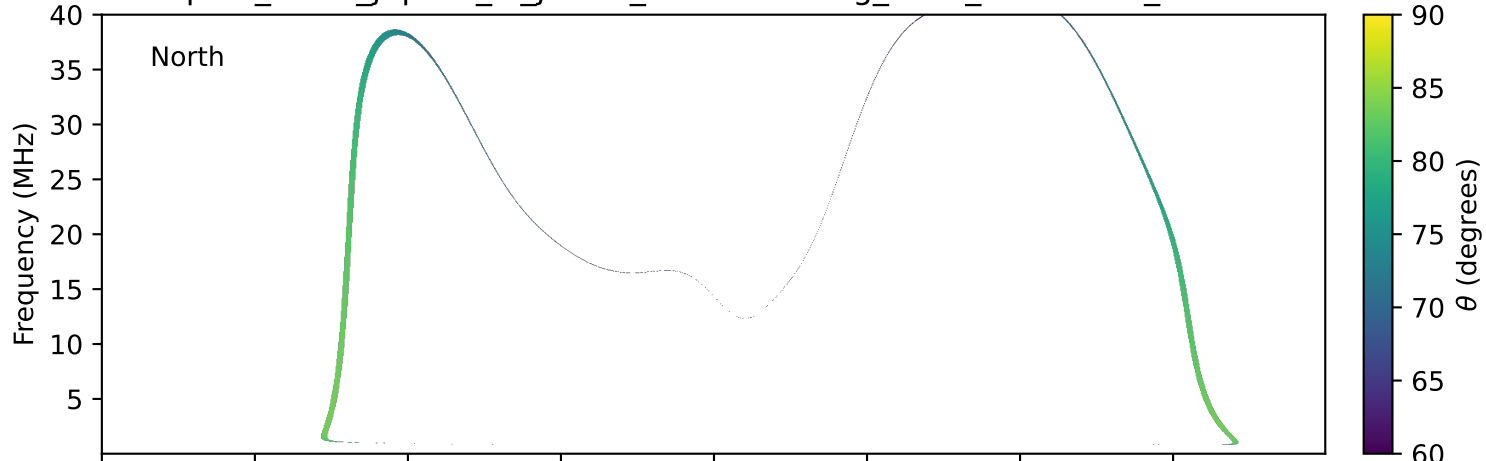

expres_earth_jupiter_io_jrm33_lossc-wid1deg_3kev_19951008_v11.cdf

Time (hours of 1995-10-08 UTC)