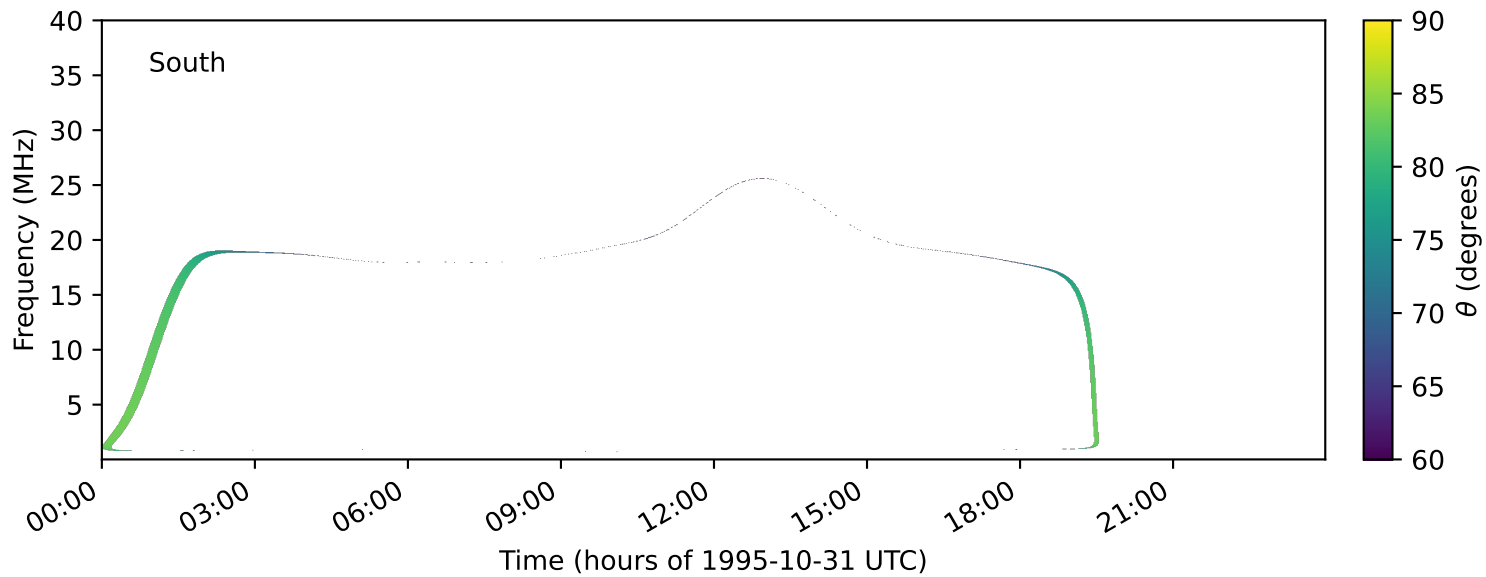

expres\_earth\_jupiter\_io\_jrm09\_lossc-wid1deg\_3kev\_19951031\_v11.cdf

Time (hours of 1995-10-31 UTC)