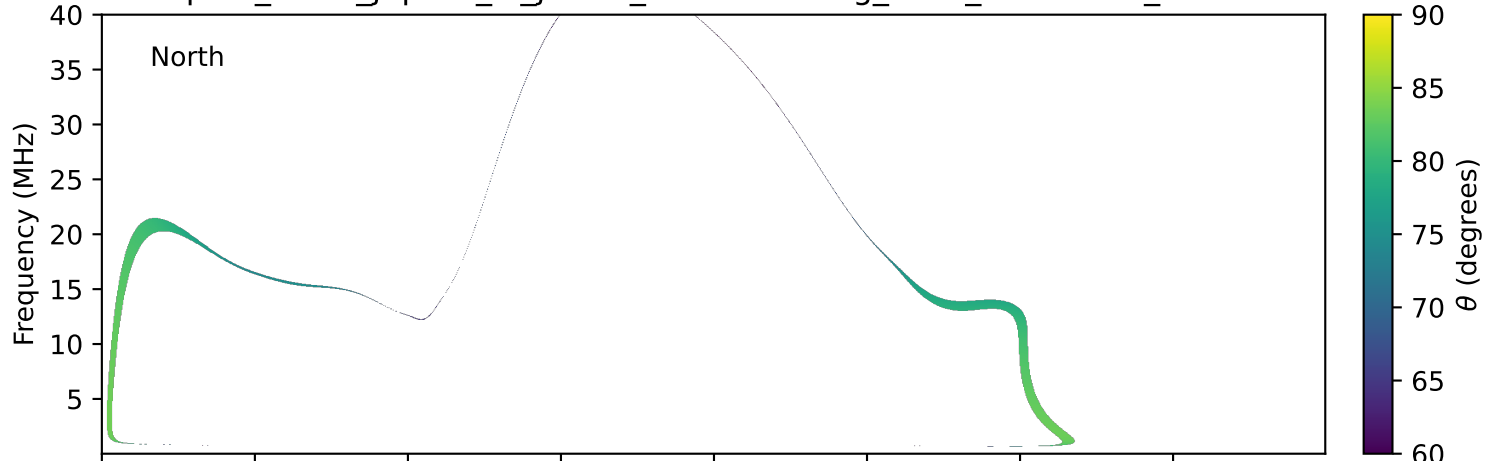

expres\_earth\_jupiter\_io\_jrm09\_lossc-wid1deg\_3kev\_19951031\_v11.cdf

Time (hours of 1995-10-31 UTC)