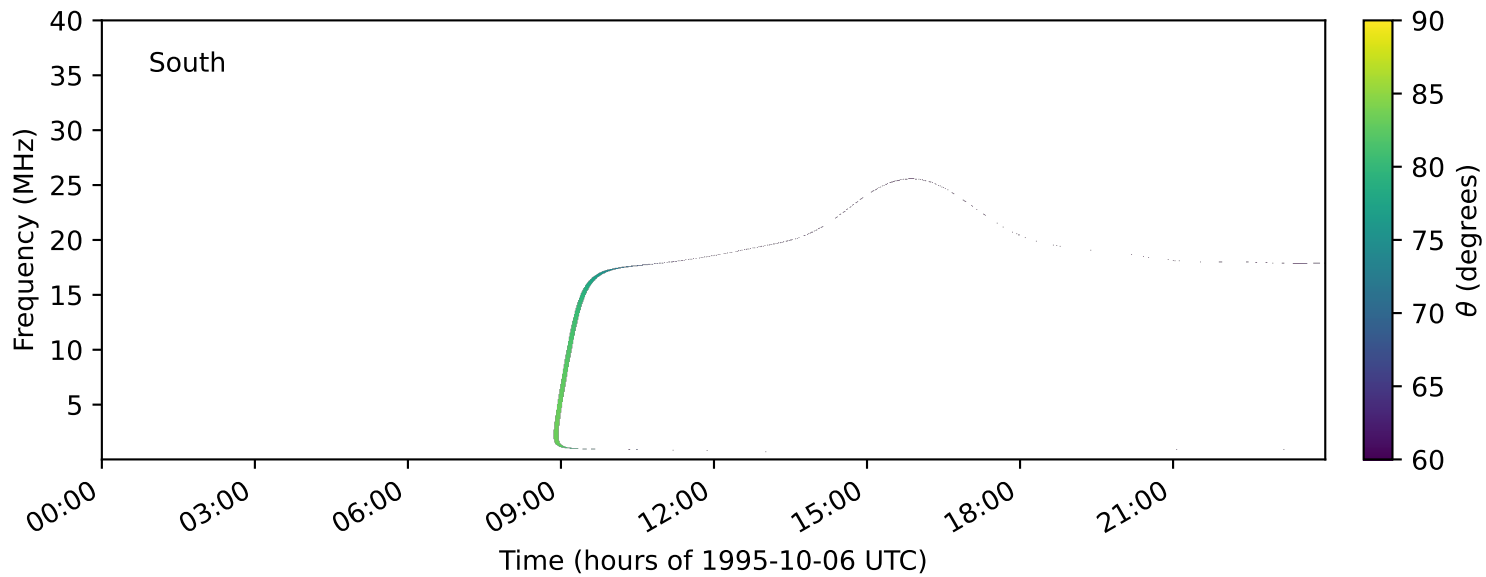

expres_earth_jupiter_io_jrm09_lossc-wid1deg_3kev_19951006_v11.cdf

Time (hours of 1995-10-06 UTC)