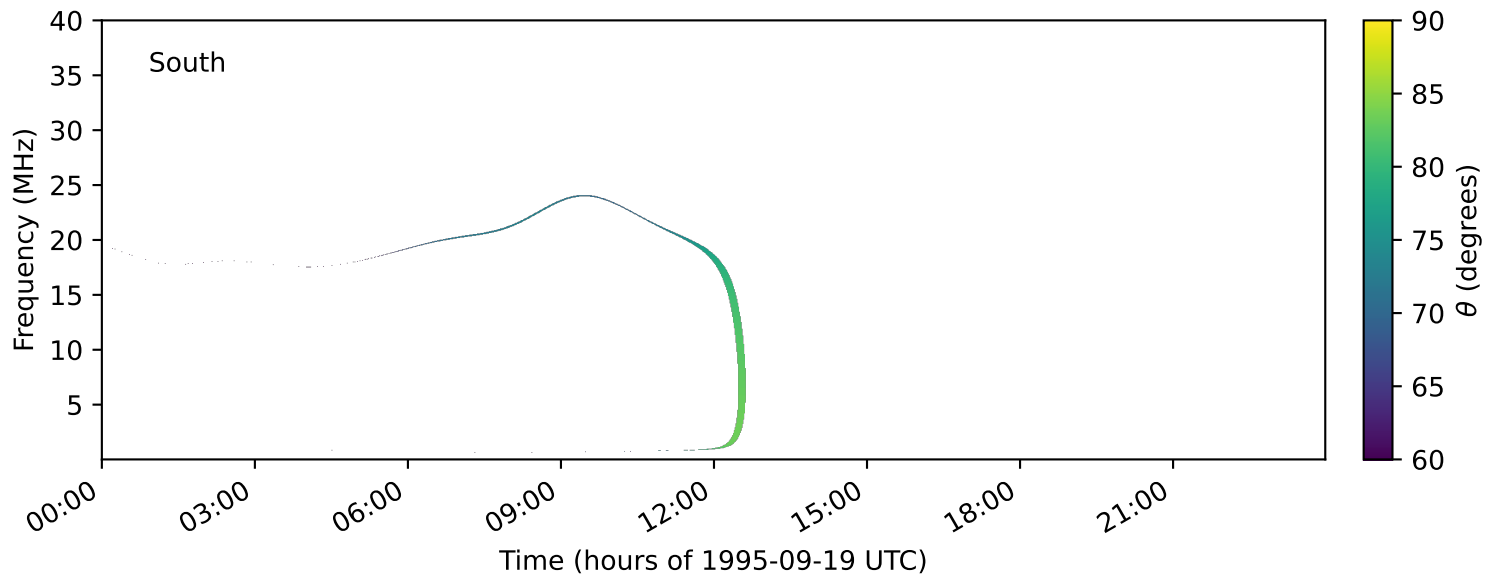

expres_earth_jupiter_io_jrm33_lossc-wid1deg_3kev_19950919_v11.cdf

Time (hours of 1995-09-19 UTC)