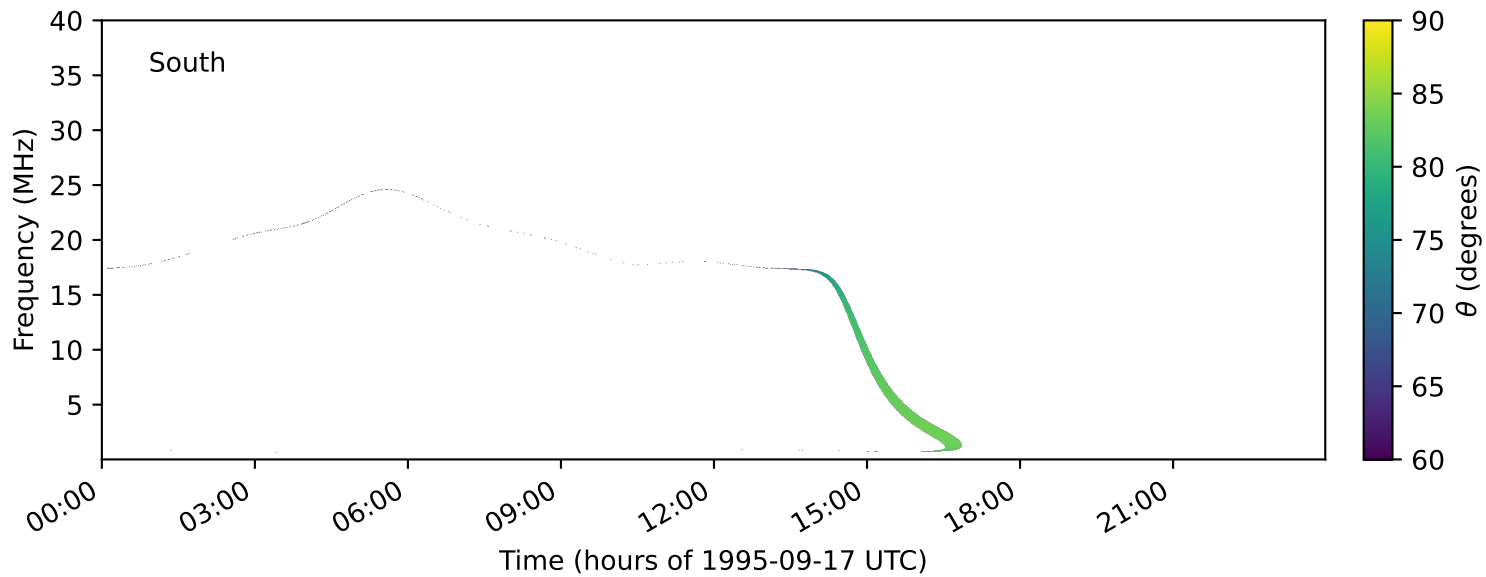

expres\_earth\_jupiter\_io\_jrm33\_lossc-wid1deg\_3kev\_19950917\_v11.cdf

Time (hours of 1995-09-17 UTC)