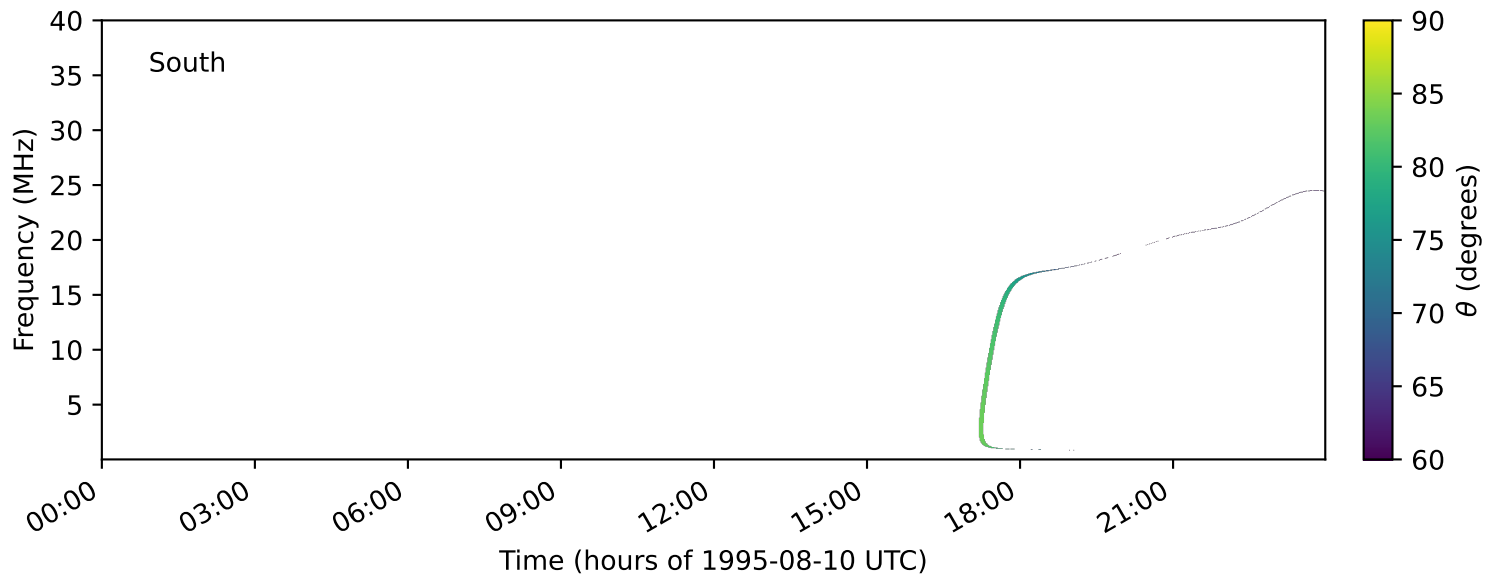

expres_earth_jupiter_io_jrm33_lossc-wid1deg_3kev_19950810_v11.cdf

Time (hours of 1995-08-10 UTC)