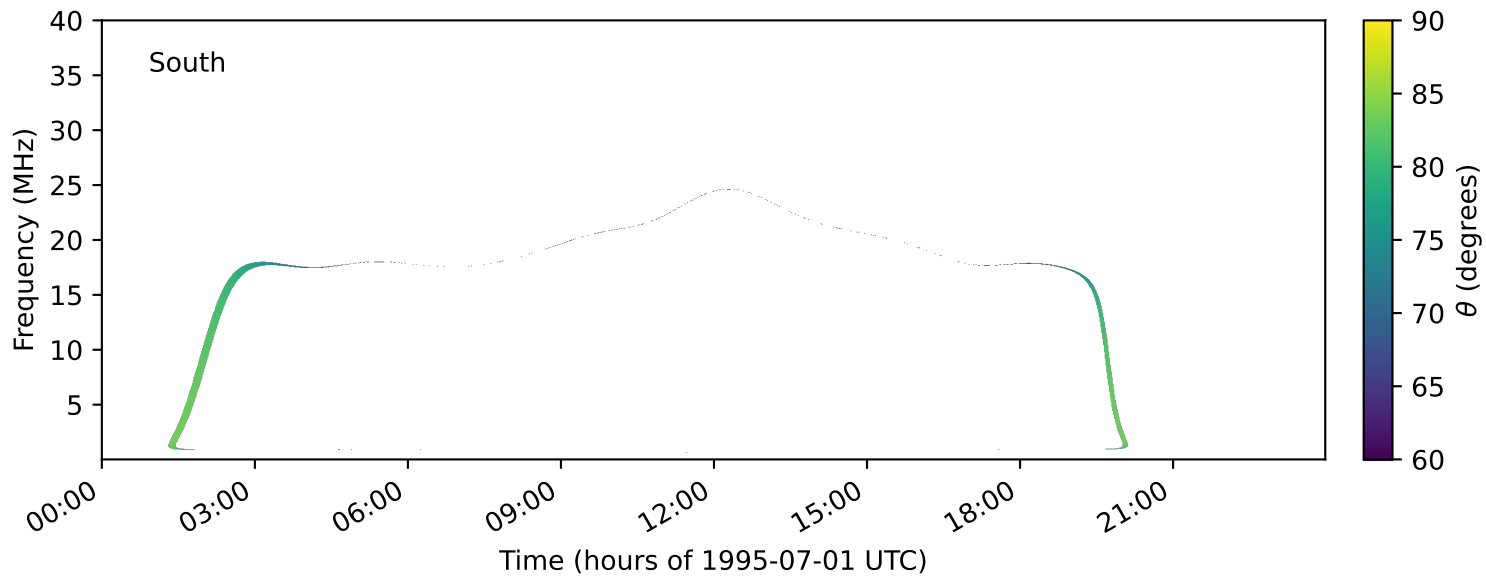

expres_earth_jupiter_io_jrm33_lossc-wid1deg_3kev_19950701_v11.cdf

Time (hours of 1995-07-01 UTC)