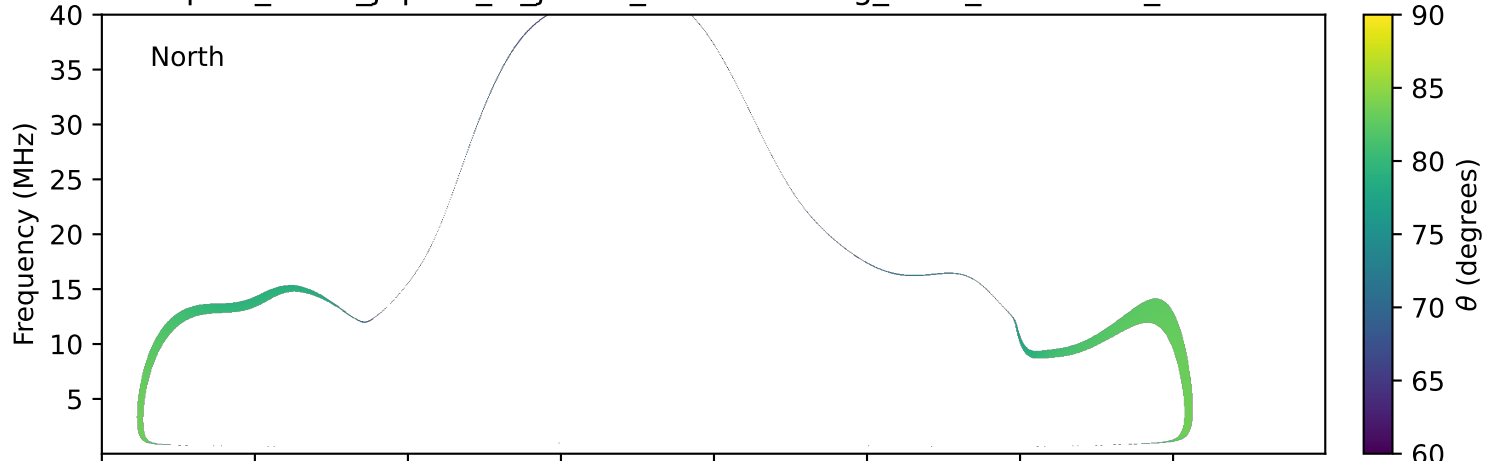

expres_earth_jupiter_io_jrm33_lossc-wid1deg_3kev_19950701_v11.cdf

Time (hours of 1995-07-01 UTC)