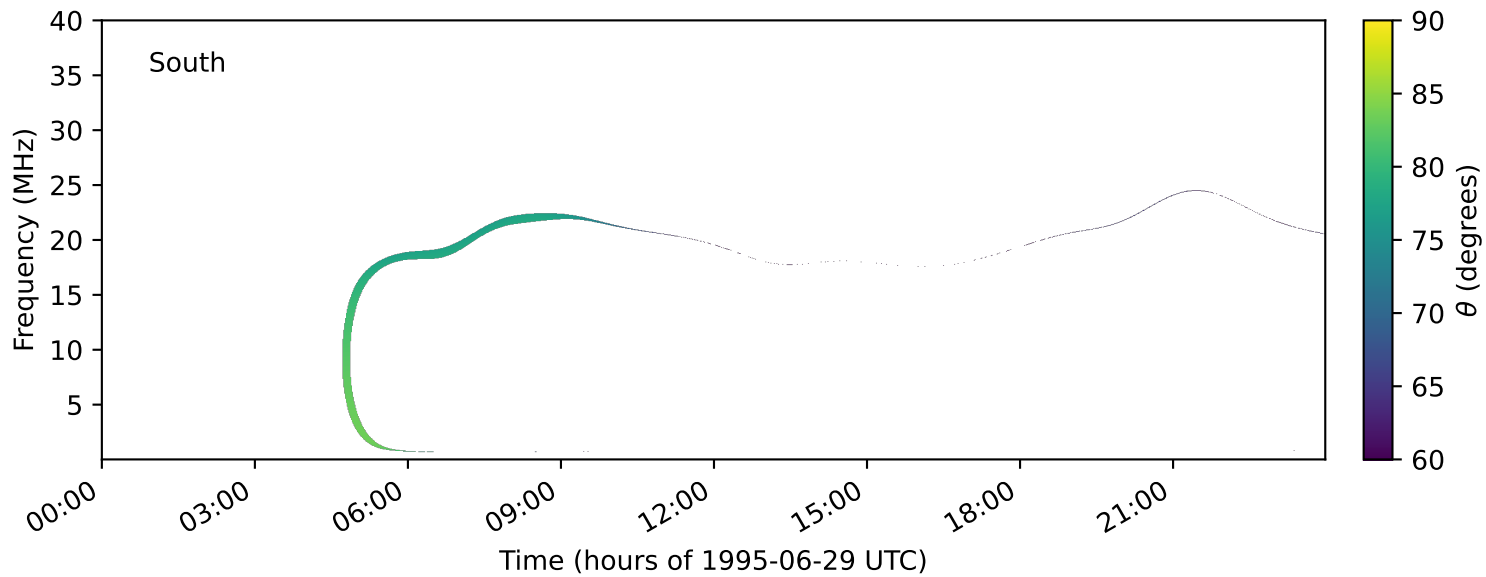

expres_earth_jupiter_io_jrm33_lossc-wid1deg_3kev_19950629_v11.cdf

Time (hours of 1995-06-29 UTC)