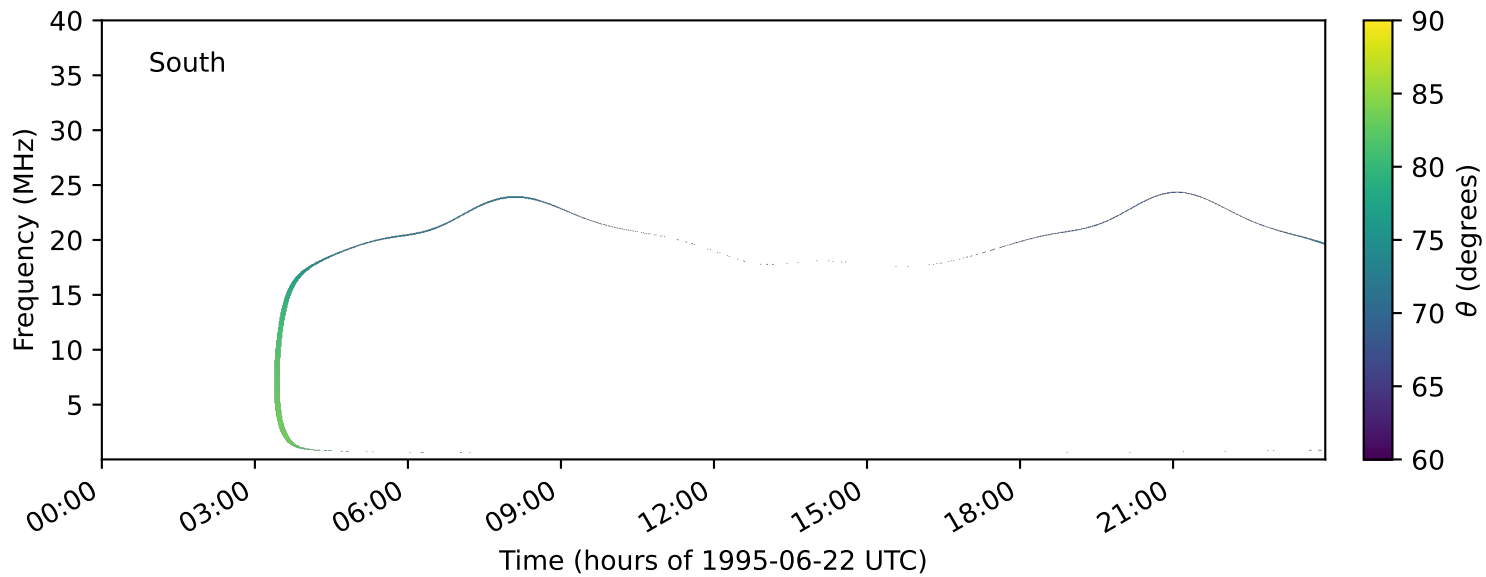

expres\_earth\_jupiter\_io\_jrm33\_lossc-wid1deg\_3kev\_19950622\_v11.cdf

Time (hours of 1995-06-22 UTC)