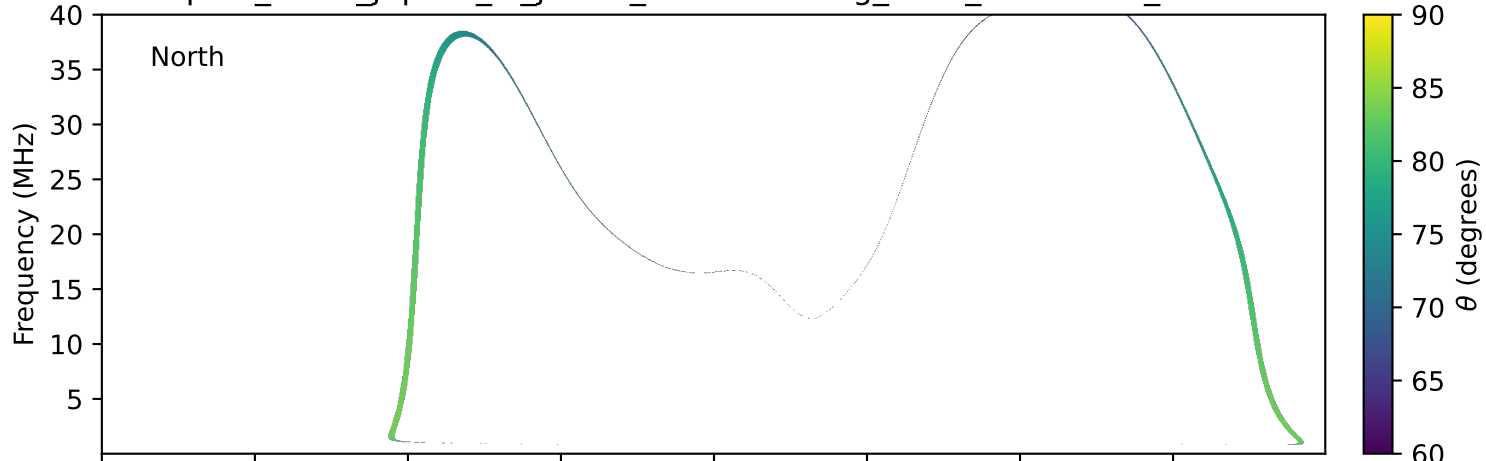

expres\_earth\_jupiter\_io\_jrm33\_lossc-wid1deg\_3kev\_19950622\_v11.cdf

Time (hours of 1995-06-22 UTC)