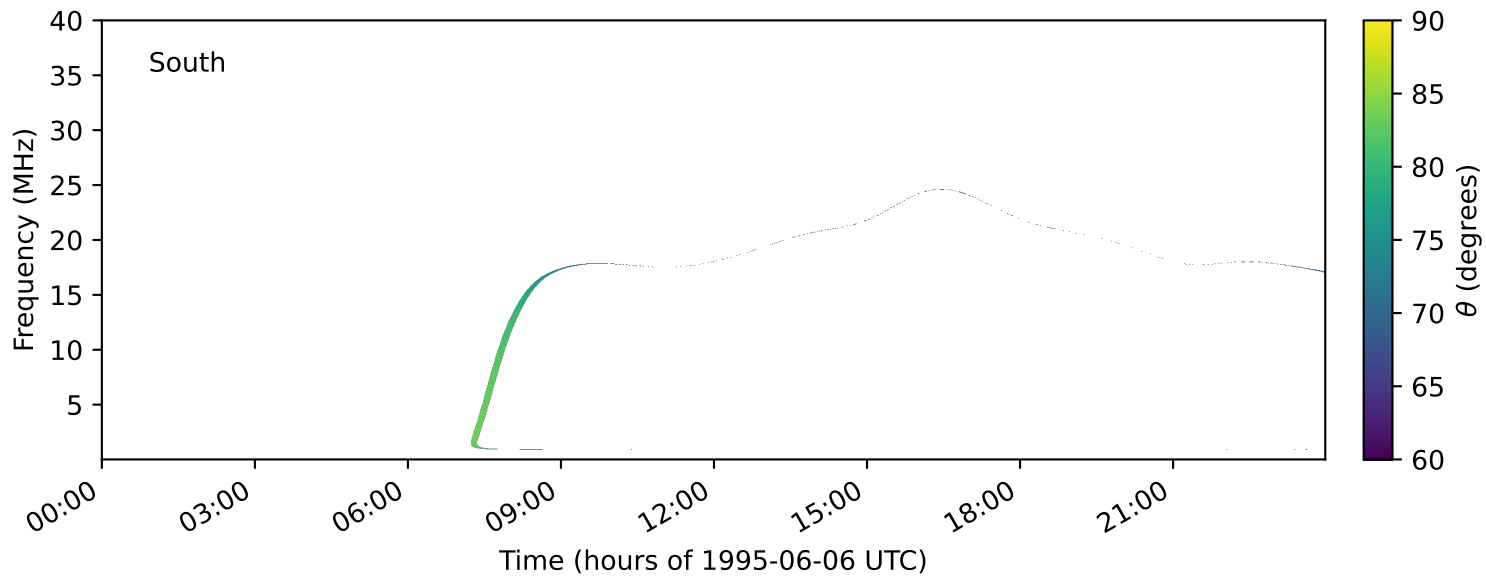

expres\_earth\_jupiter\_io\_jrm33\_lossc-wid1deg\_3kev\_19950606\_v11.cdf

Time (hours of 1995-06-06 UTC)