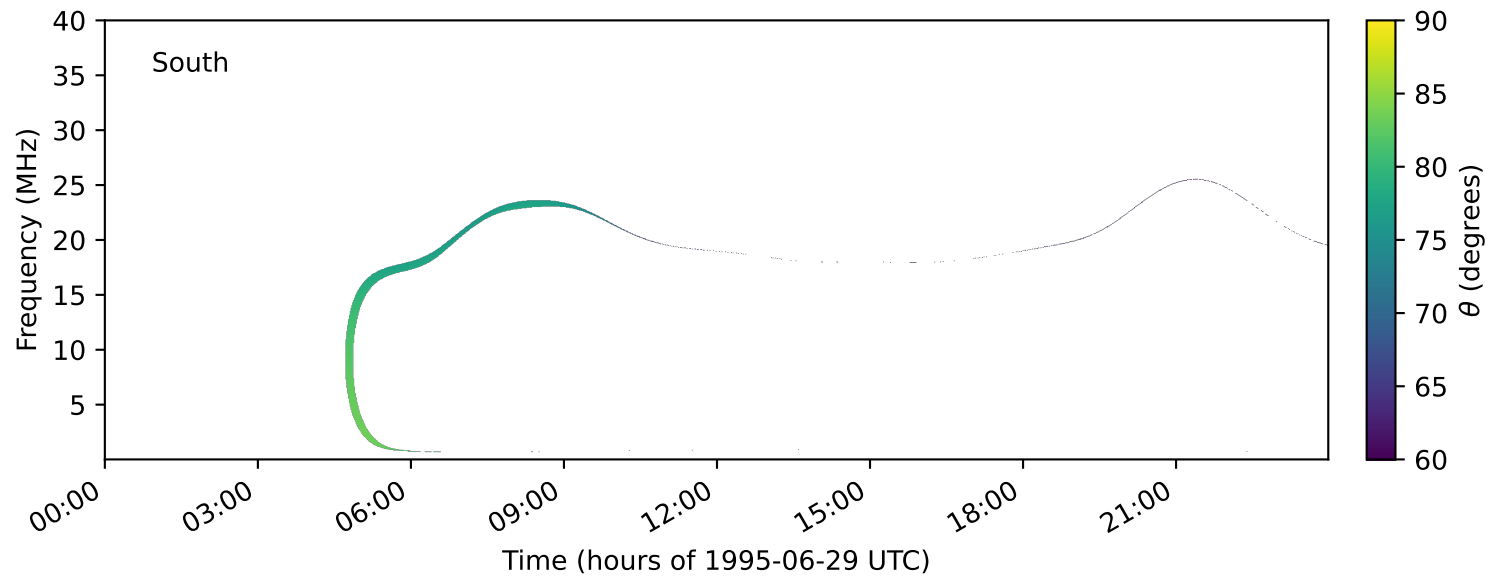

expres_earth_jupiter_io_jrm09_lossc-wid1deg_3kev_19950629_v11.cdf

Time (hours of 1995-06-29 UTC)