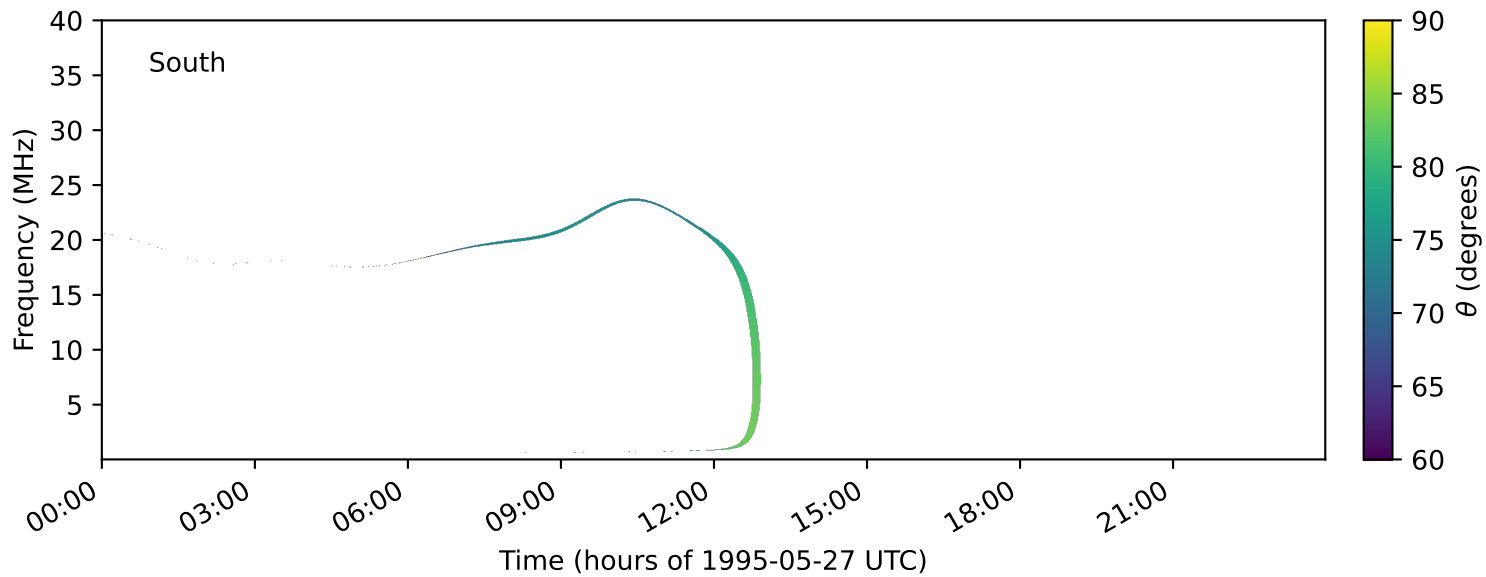

expres_earth_jupiter_io_jrm33_lossc-wid1deg_3kev_19950527_v11.cdf

Time (hours of 1995-05-27 UTC)