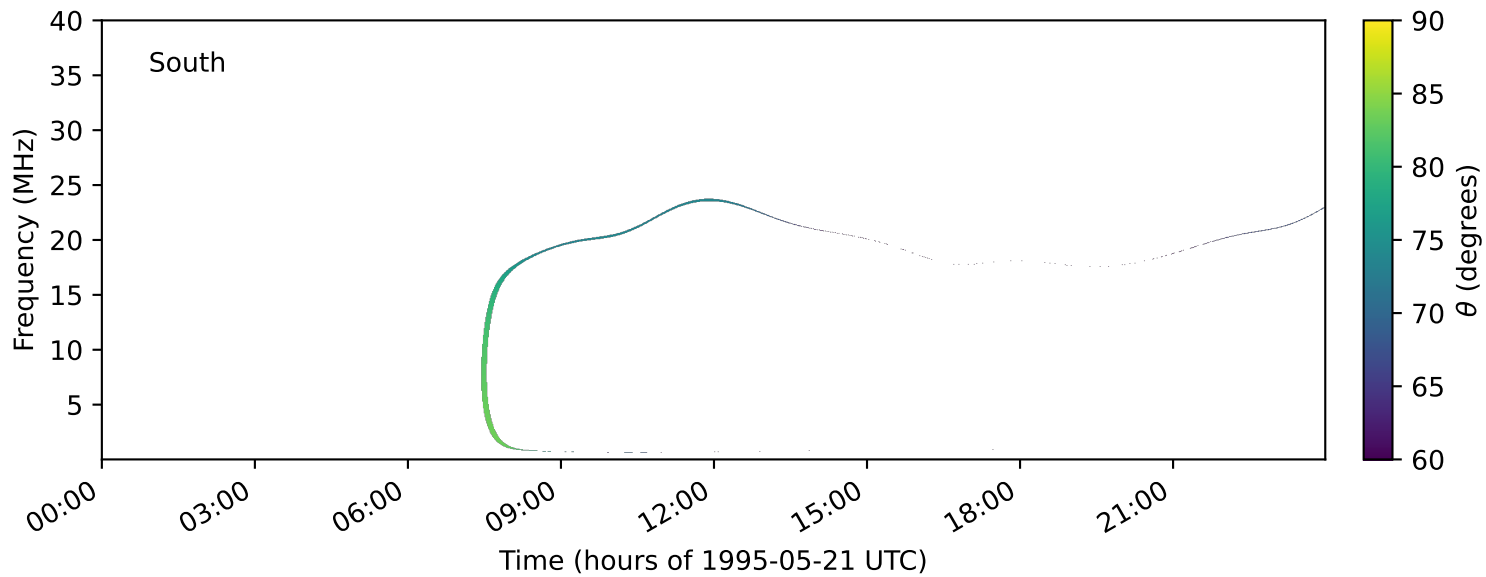

expres\_earth\_jupiter\_io\_jrm33\_lossc-wid1deg\_3kev\_19950521\_v11.cdf

Time (hours of 1995-05-21 UTC)