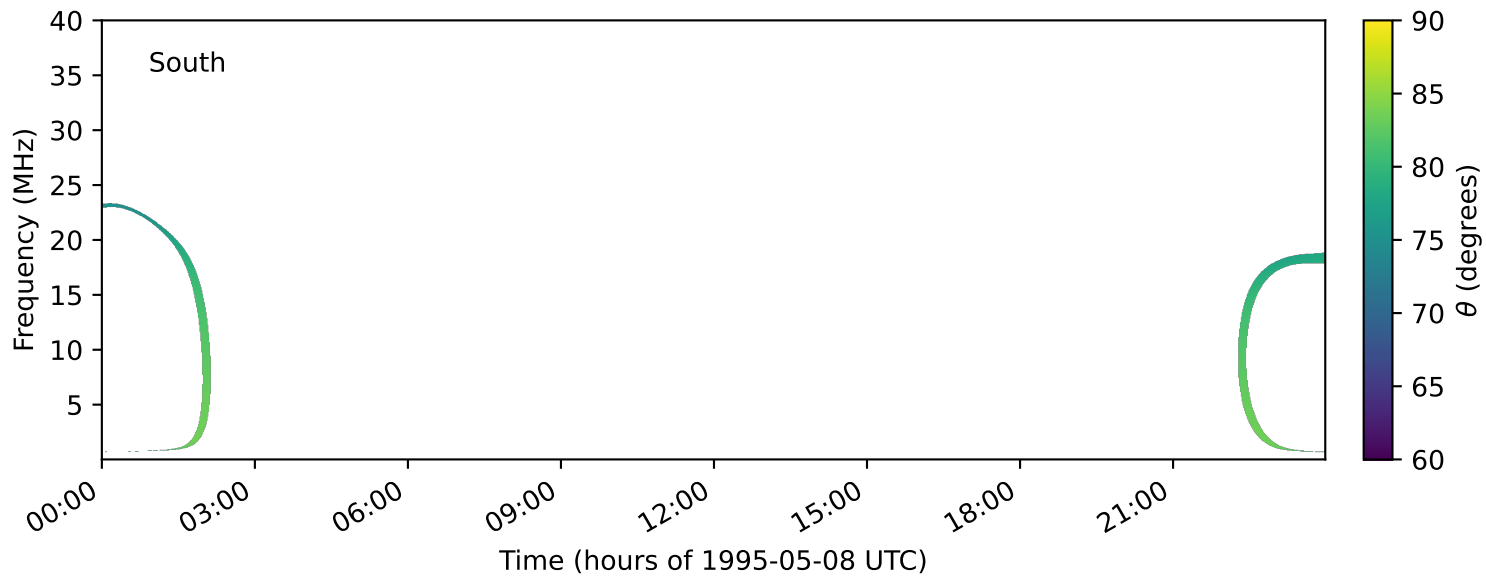

expres_earth_jupiter_io_jrm33_lossc-wid1deg_3kev_19950508_v11.cdf

Time (hours of 1995-05-08 UTC)