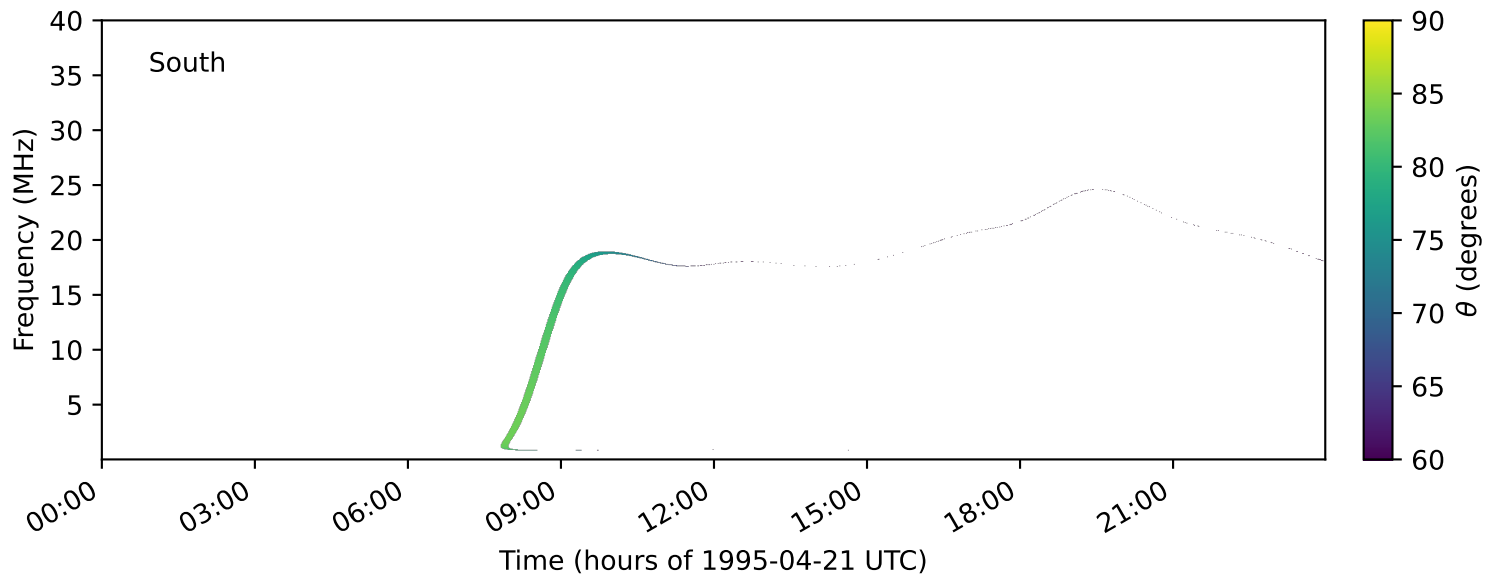

expres_earth_jupiter_io_jrm33_lossc-wid1deg_3kev_19950421_v11.cdf

Time (hours of 1995-04-21 UTC)