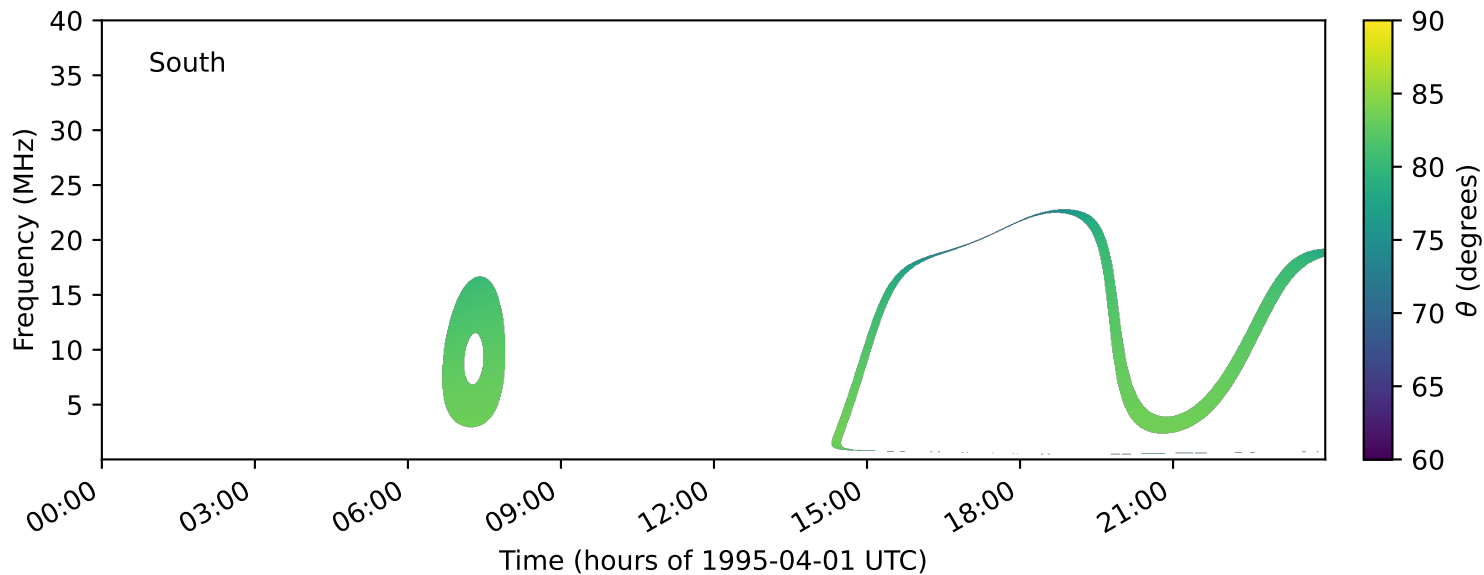

expres\_earth\_jupiter\_ganymede\_jrm33\_lossc-wid1deg\_3kev\_19950401\_v11.cdf

Time (hours of 1995-04-01 UTC)