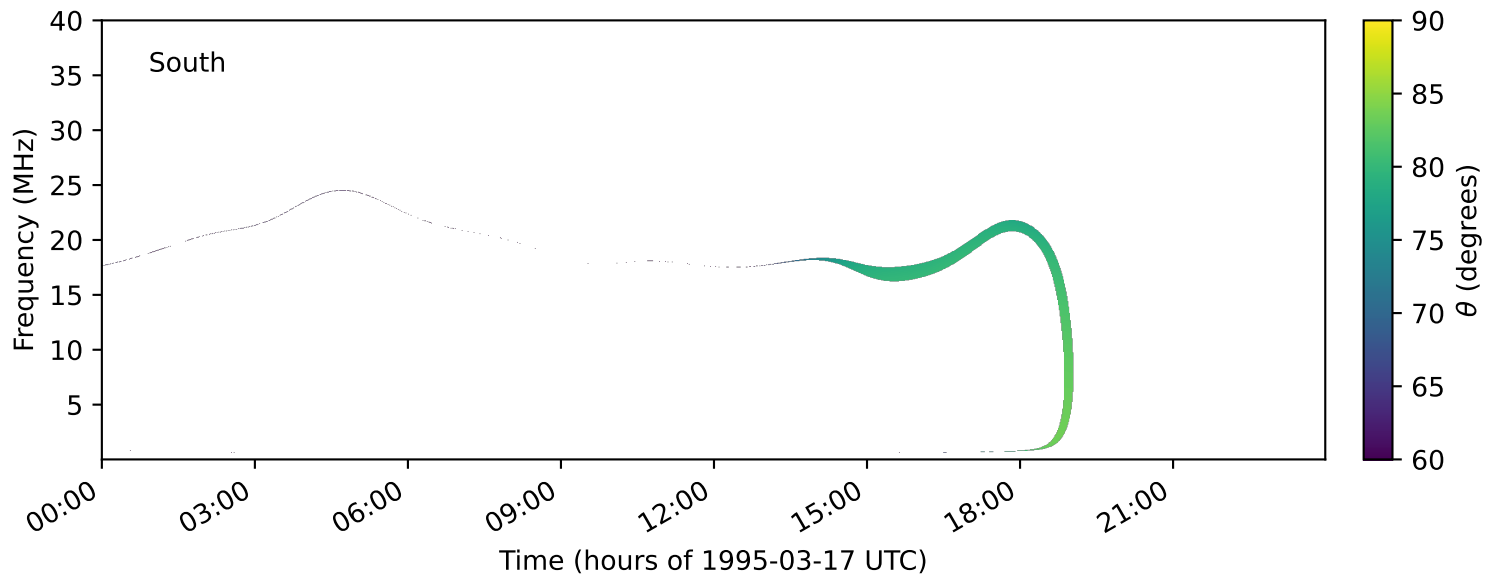

expres_earth_jupiter_io_jrm33_lossc-wid1deg_3kev_19950317_v11.cdf

Time (hours of 1995-03-17 UTC)