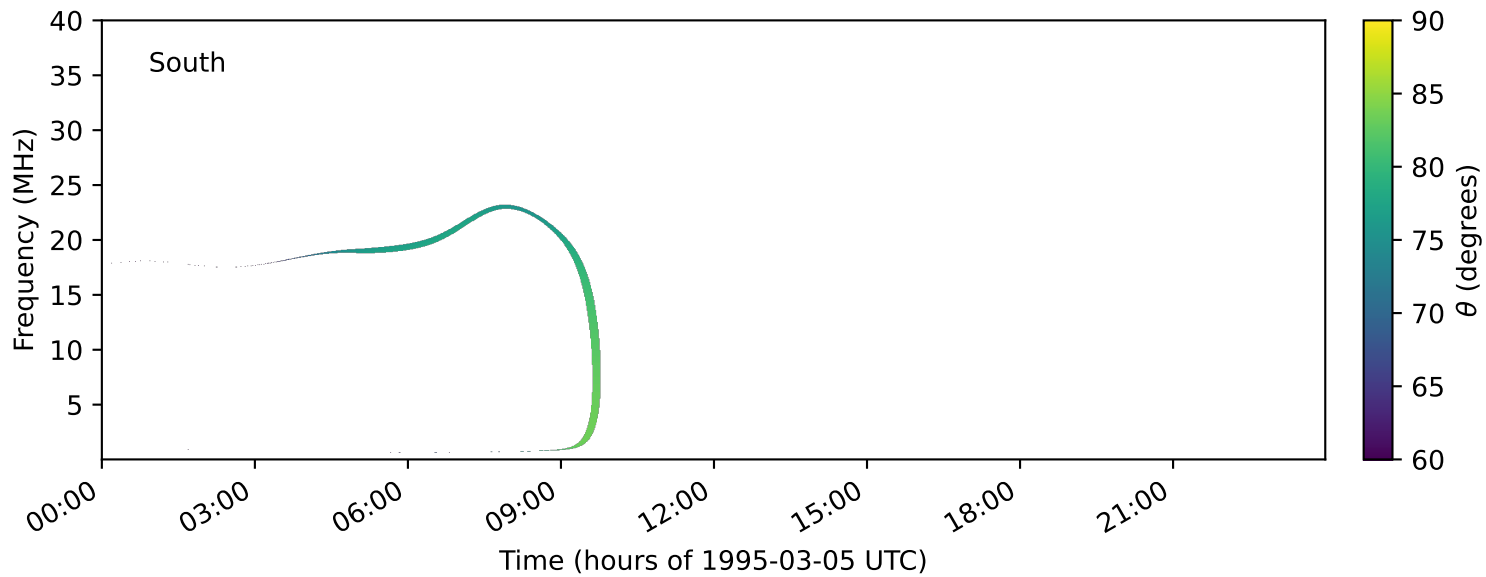

expres_earth_jupiter_io_jrm33_lossc-wid1deg_3kev_19950305_v11.cdf

Time (hours of 1995-03-05 UTC)