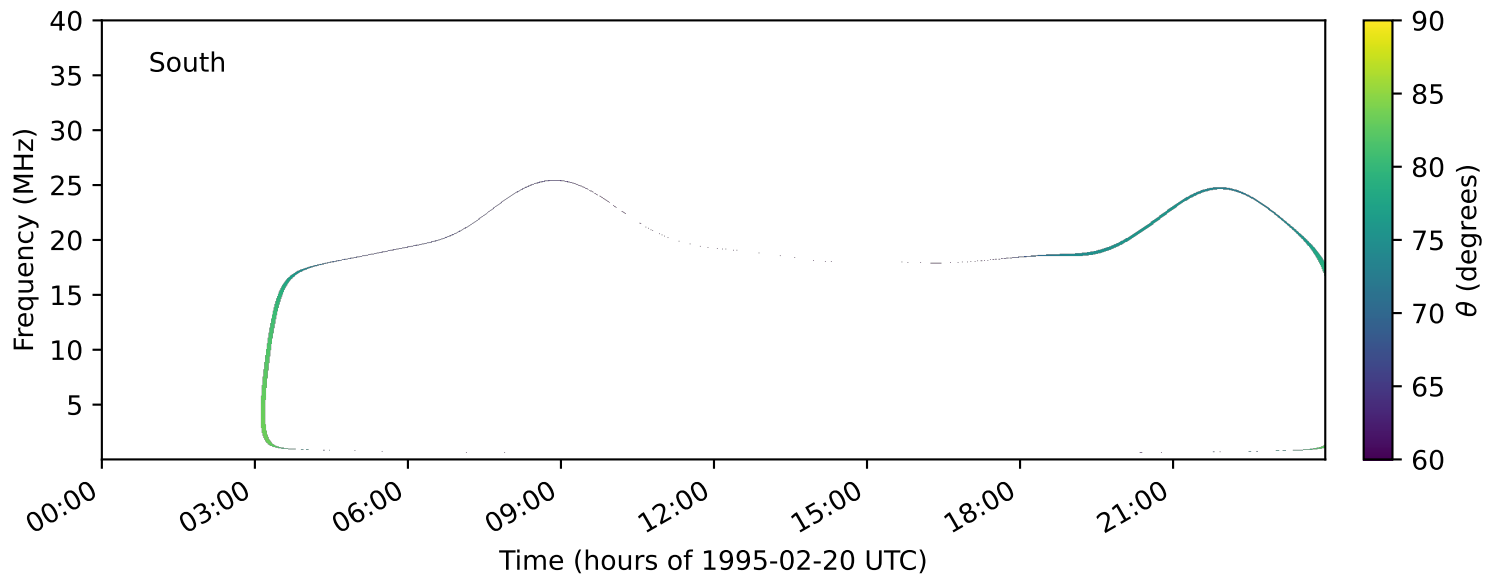

expres_earth_jupiter_io_jrm09_lossc-wid1deg_3kev_19950220_v11.cdf

Time (hours of 1995-02-20 UTC)