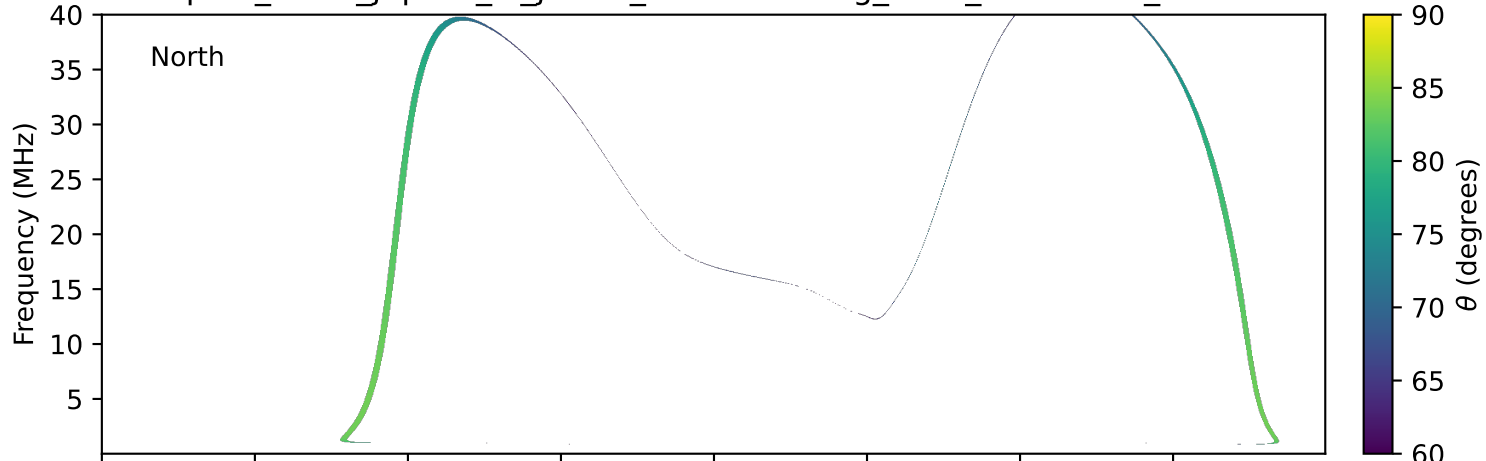

expres_earth_jupiter_io_jrm09_lossc-wid1deg_3kev_19950220_v11.cdf

Time (hours of 1995-02-20 UTC)