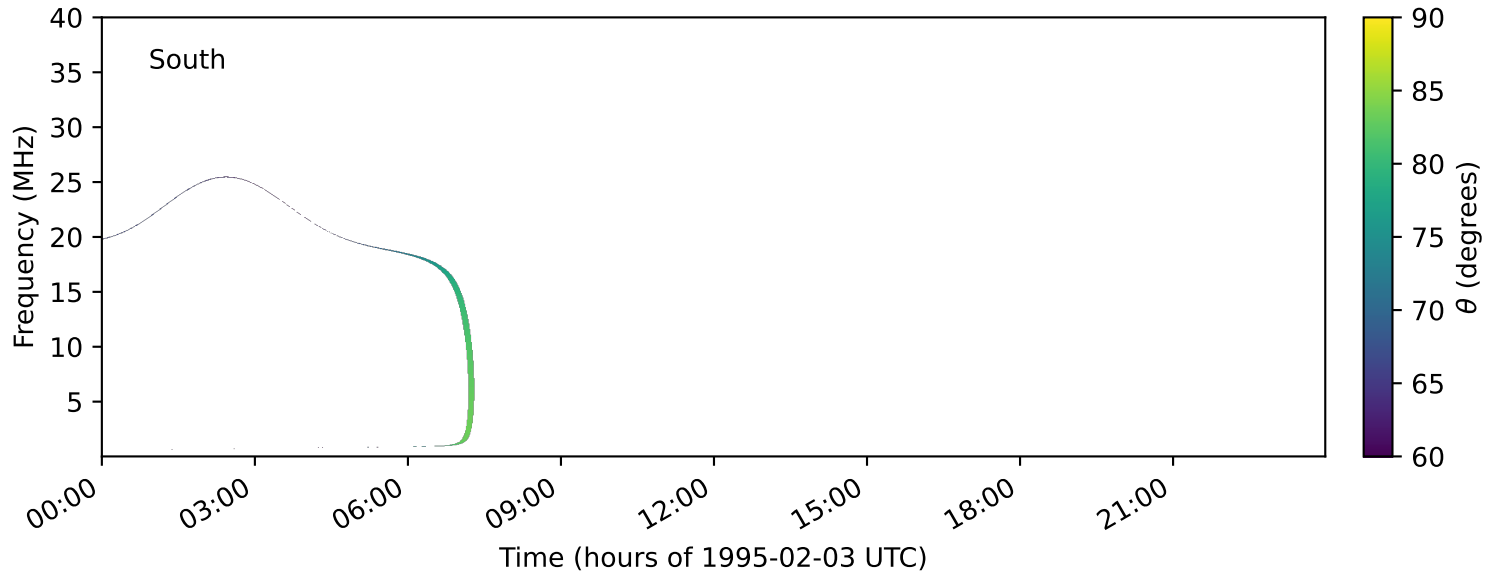

expres_earth_jupiter_io_jrm09_lossc-wid1deg_3kev_19950203_v11.cdf

Time (hours of 1995-02-03 UTC)