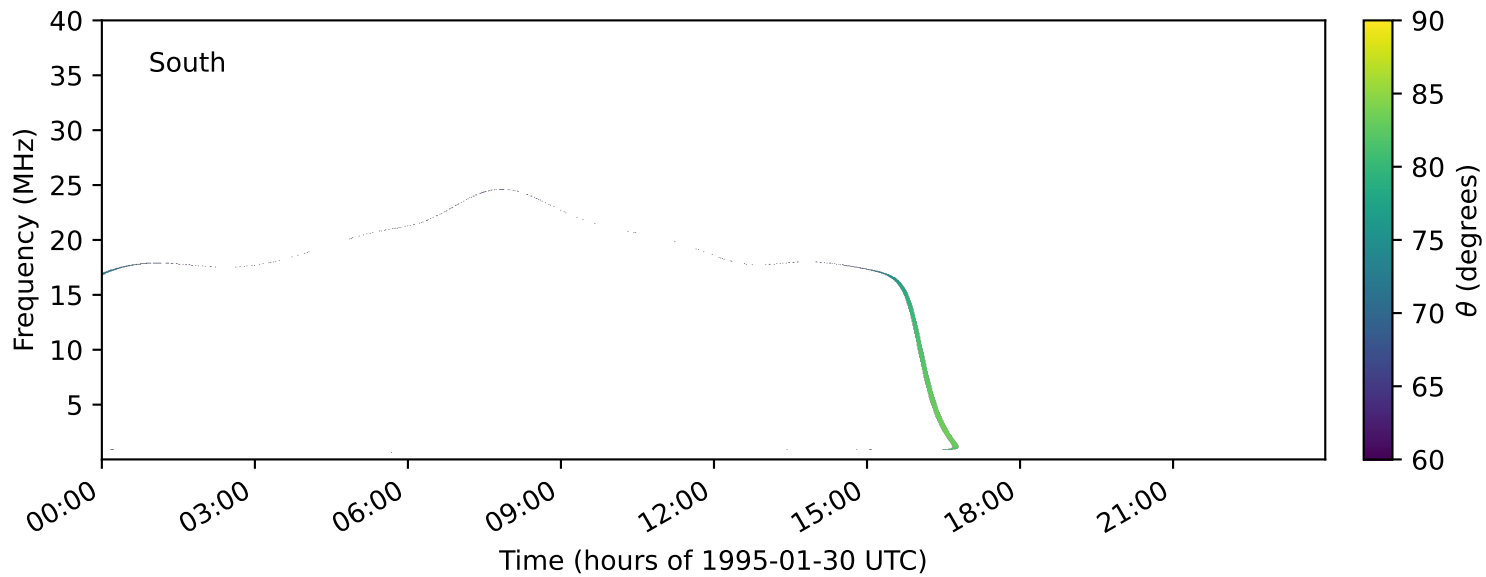

expres_earth_jupiter_io_jrm33_lossc-wid1deg_3kev_19950130_v11.cdf

Time (hours of 1995-01-30 UTC)