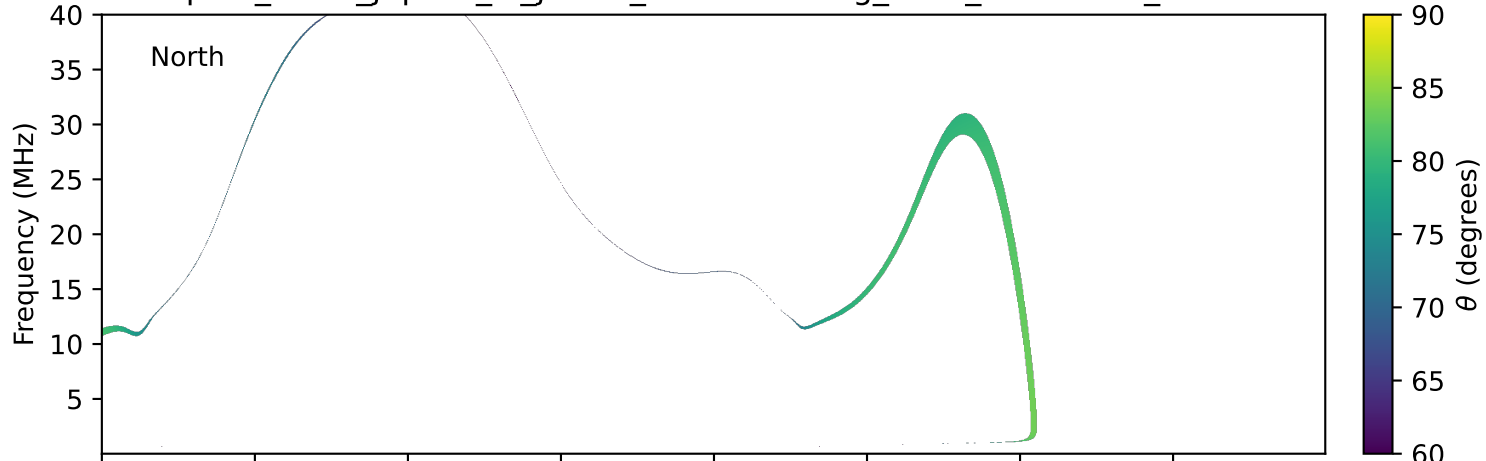

expres_earth_jupiter_io_jrm33_lossc-wid1deg_3kev_19950130_v11.cdf

Time (hours of 1995-01-30 UTC)