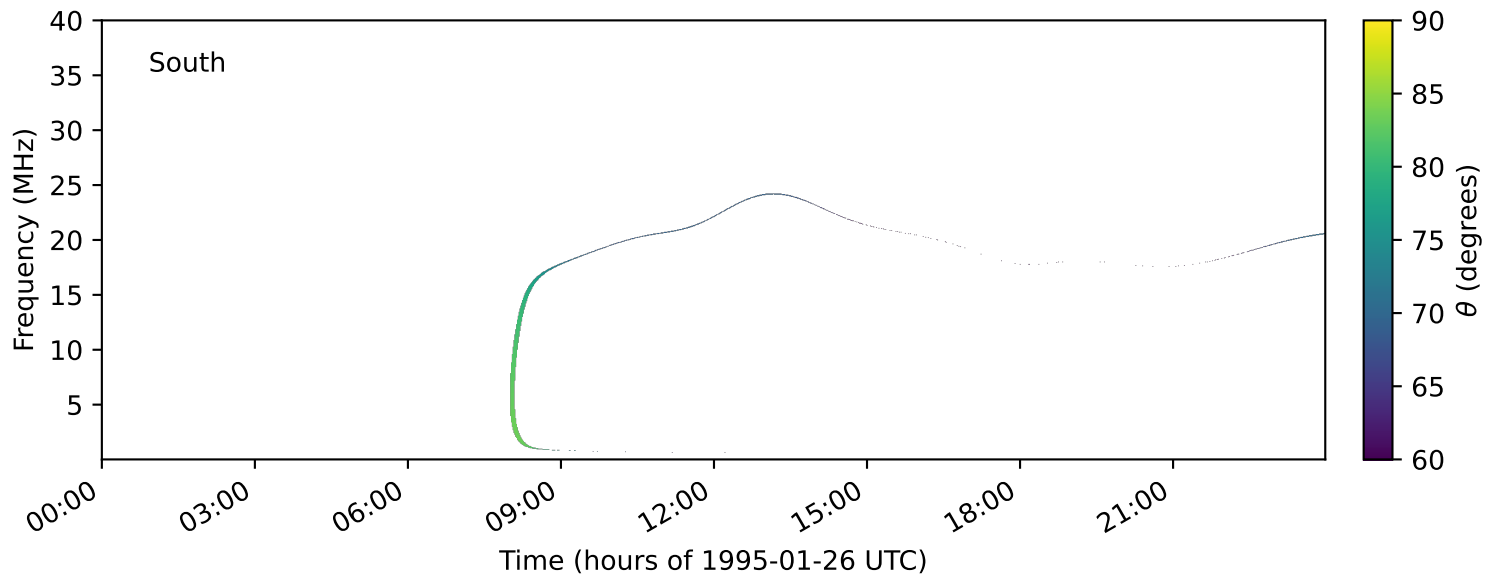

expres_earth_jupiter_io_jrm33_lossc-wid1deg_3kev_19950126_v11.cdf

Time (hours of 1995-01-26 UTC)