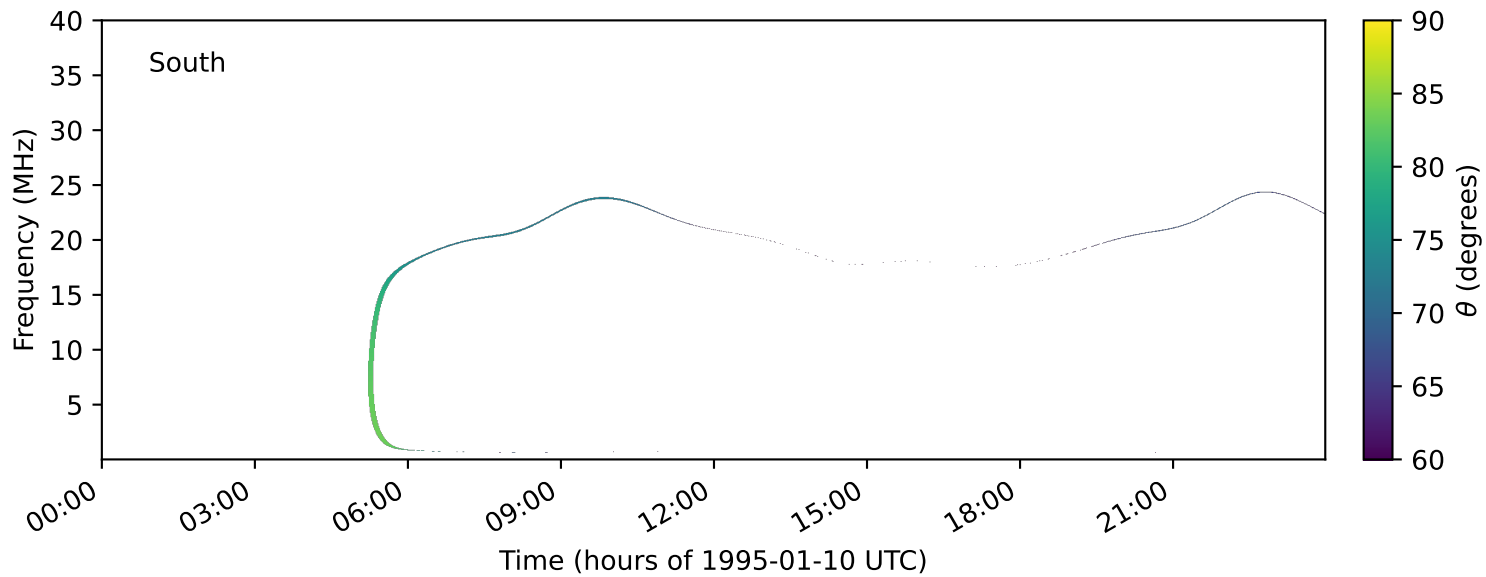

expres\_earth\_jupiter\_io\_jrm33\_lossc-wid1deg\_3kev\_19950110\_v11.cdf

Time (hours of 1995-01-10 UTC)