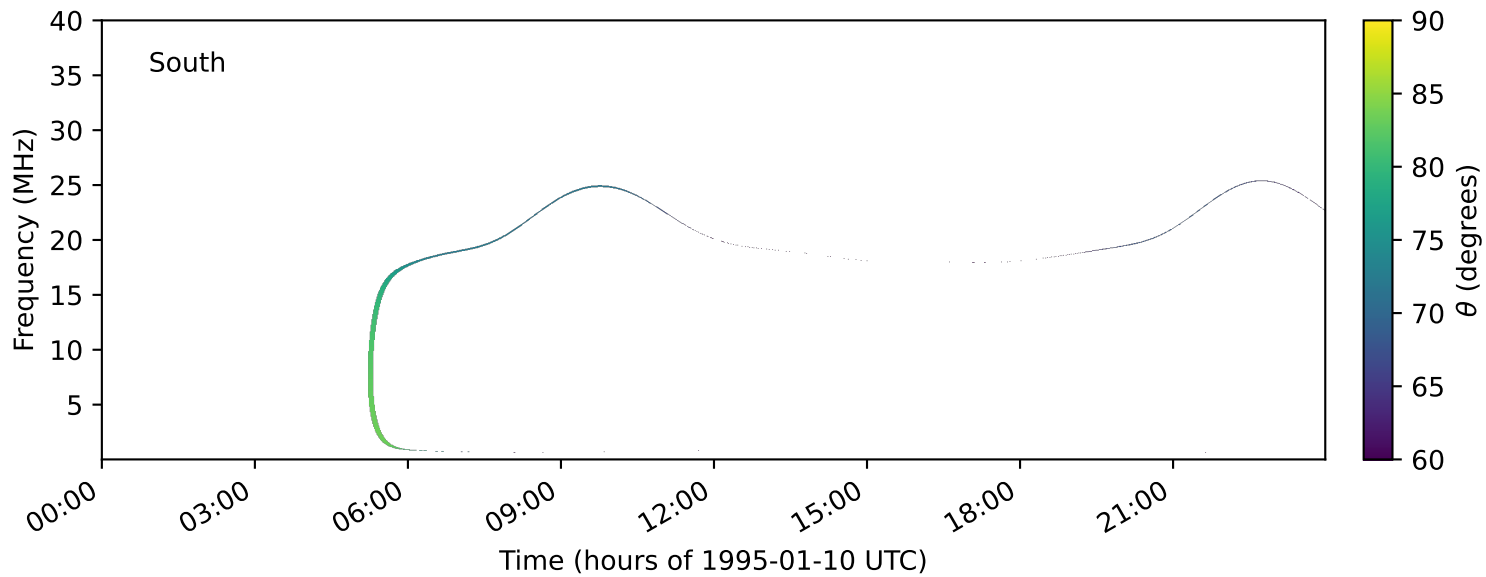

expres\_earth\_jupiter\_io\_jrm09\_lossc-wid1deg\_3kev\_19950110\_v11.cdf

Time (hours of 1995-01-10 UTC)