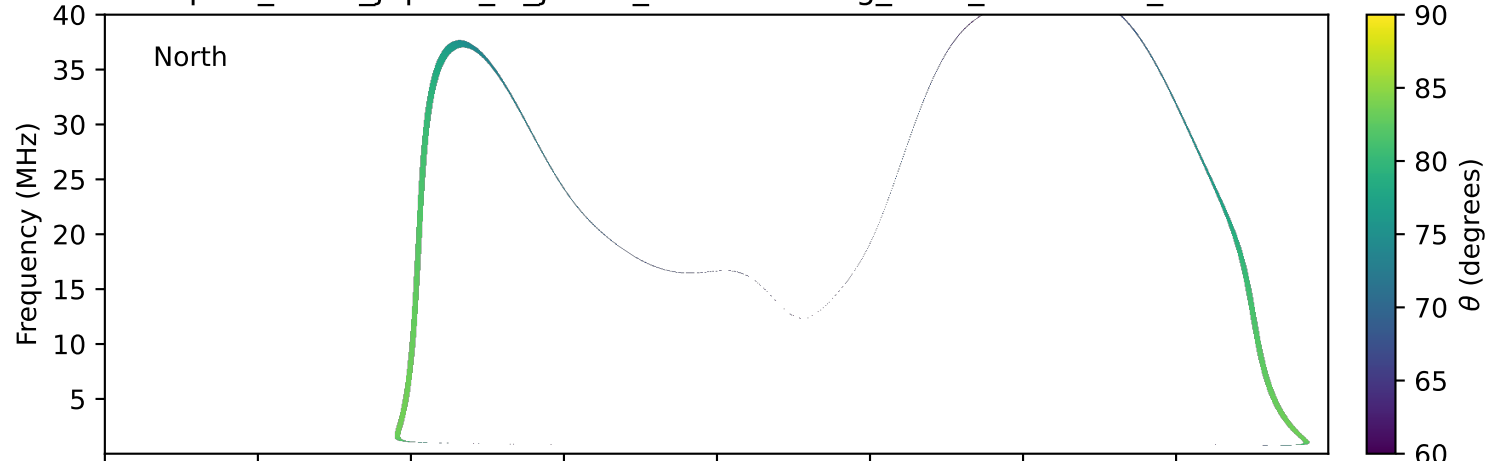

expres_earth_jupiter_io_jrm33_lossc-wid1deg_3kev_19941114_v11.cdf

Time (hours of 1994-11-14 UTC)