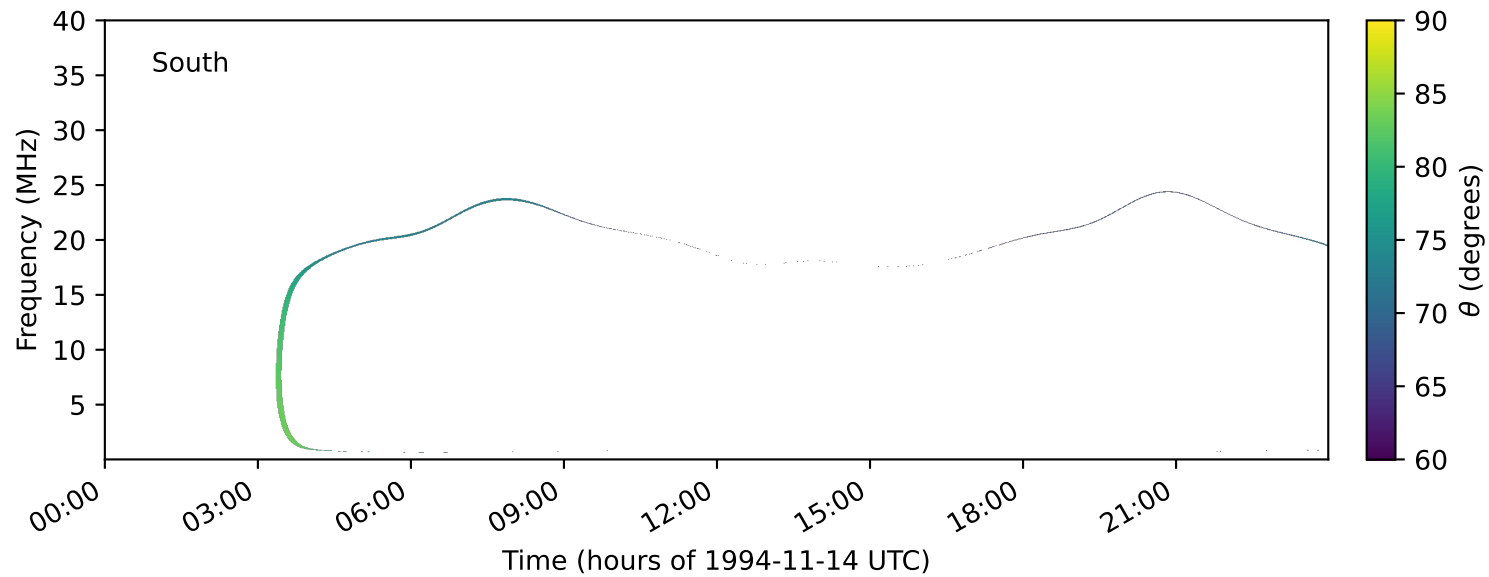

expres_earth_jupiter_io_jrm33_lossc-wid1deg_3kev_19941114_v11.cdf

Time (hours of 1994-11-14 UTC)